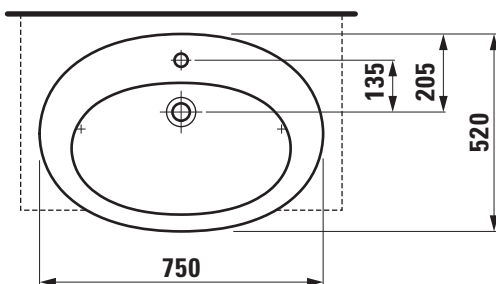

TECHNICAL DRAWINGS / S 1 : 20