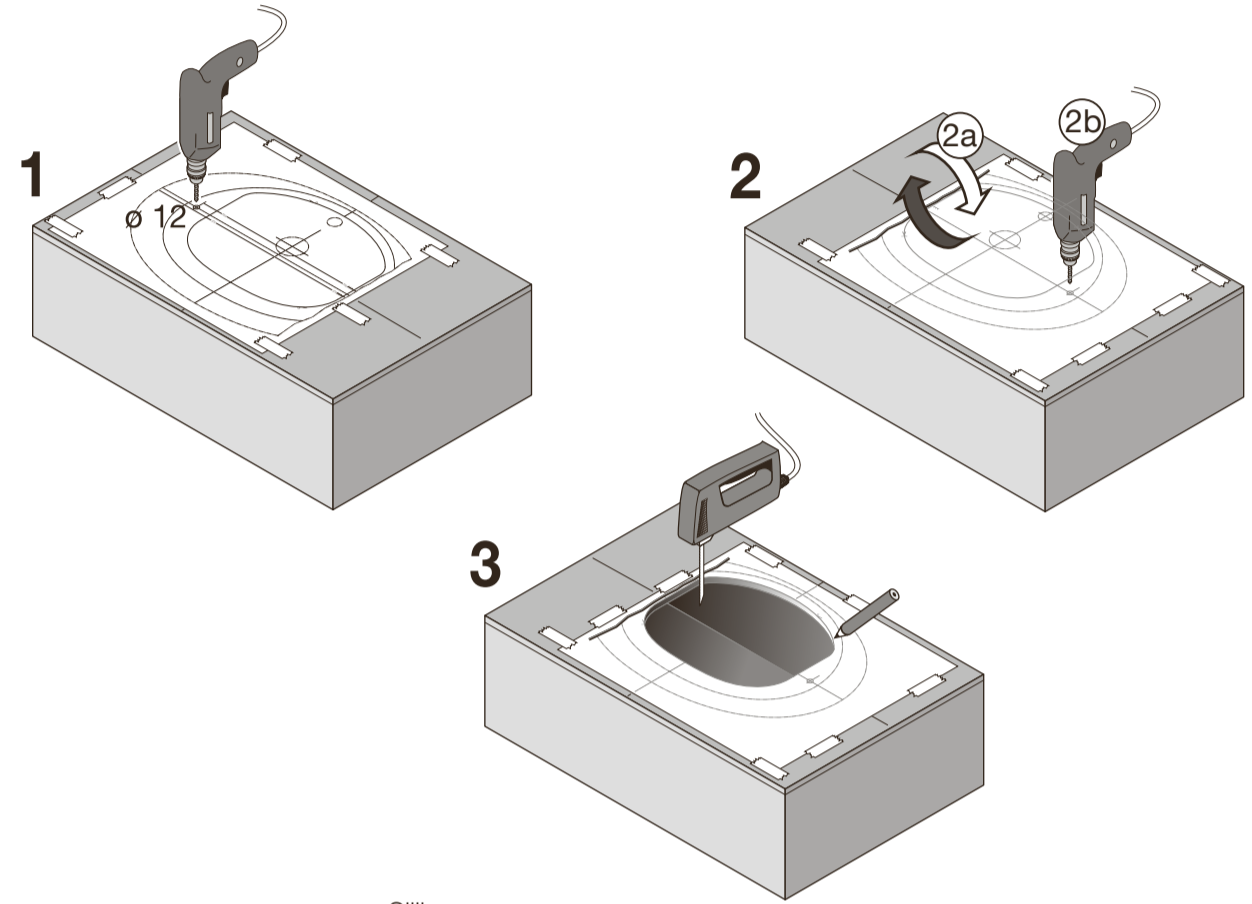

LAUFEN

ALESSI ONE

8.1897.2
Waschtisch-Schale
Vasque pour table de toilette
Bacino
Washbasin in bowl
Lavabo de sobreencimera
Waskom
Umyvadlová misa
Praustuvas – dubuo
Umywalka nabladowa
Mosdótá
Раковина-чаша
Стоящ умивалник

8.9397.6
Schablone
Gabarit
Sagoma
Template
Plantilla
Šjabloon
Šablona
Šablonas
Szablon
Sablon
Лекало
Шаблон