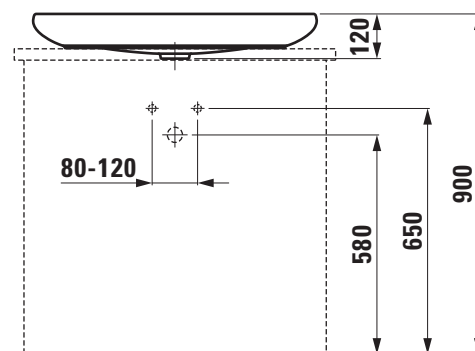

### TECHNICAL DATA

Order no.	81897.2
Certified to	EN 31
Dimensions	750 x 520 mm
Inside dimensions of the basin	ca. 575 x 350 mm
Specification	Charge 104 – 1 centre tap hole
Special specification	Charge 109 – without tap hole
Weight	13,0 kg
Mounting acc. incl.	Charge 104 – waste and overflow system Clou GEBERIT, order no. 89194.3 ceramic valve cover plate, order no. 89818.2 Charge 109 – valve without overflow always open, with ceramic valve cover plate, order no. 89818.3 Template, order no. 89397.6 Fixing set, order no. 89194.0

### SPECIFICATION TEXT

Washbasin bowl Laufen-IL BAGNO ALESSI ONE, sanitary ceramic EN 31

dimensions 750 x 520 mm, oval

1 centre tap hole, concealed waste and overflow system GEBERIT, ceramic valve cover plate

### TECHNICAL DRAWINGS / S 1 : 20