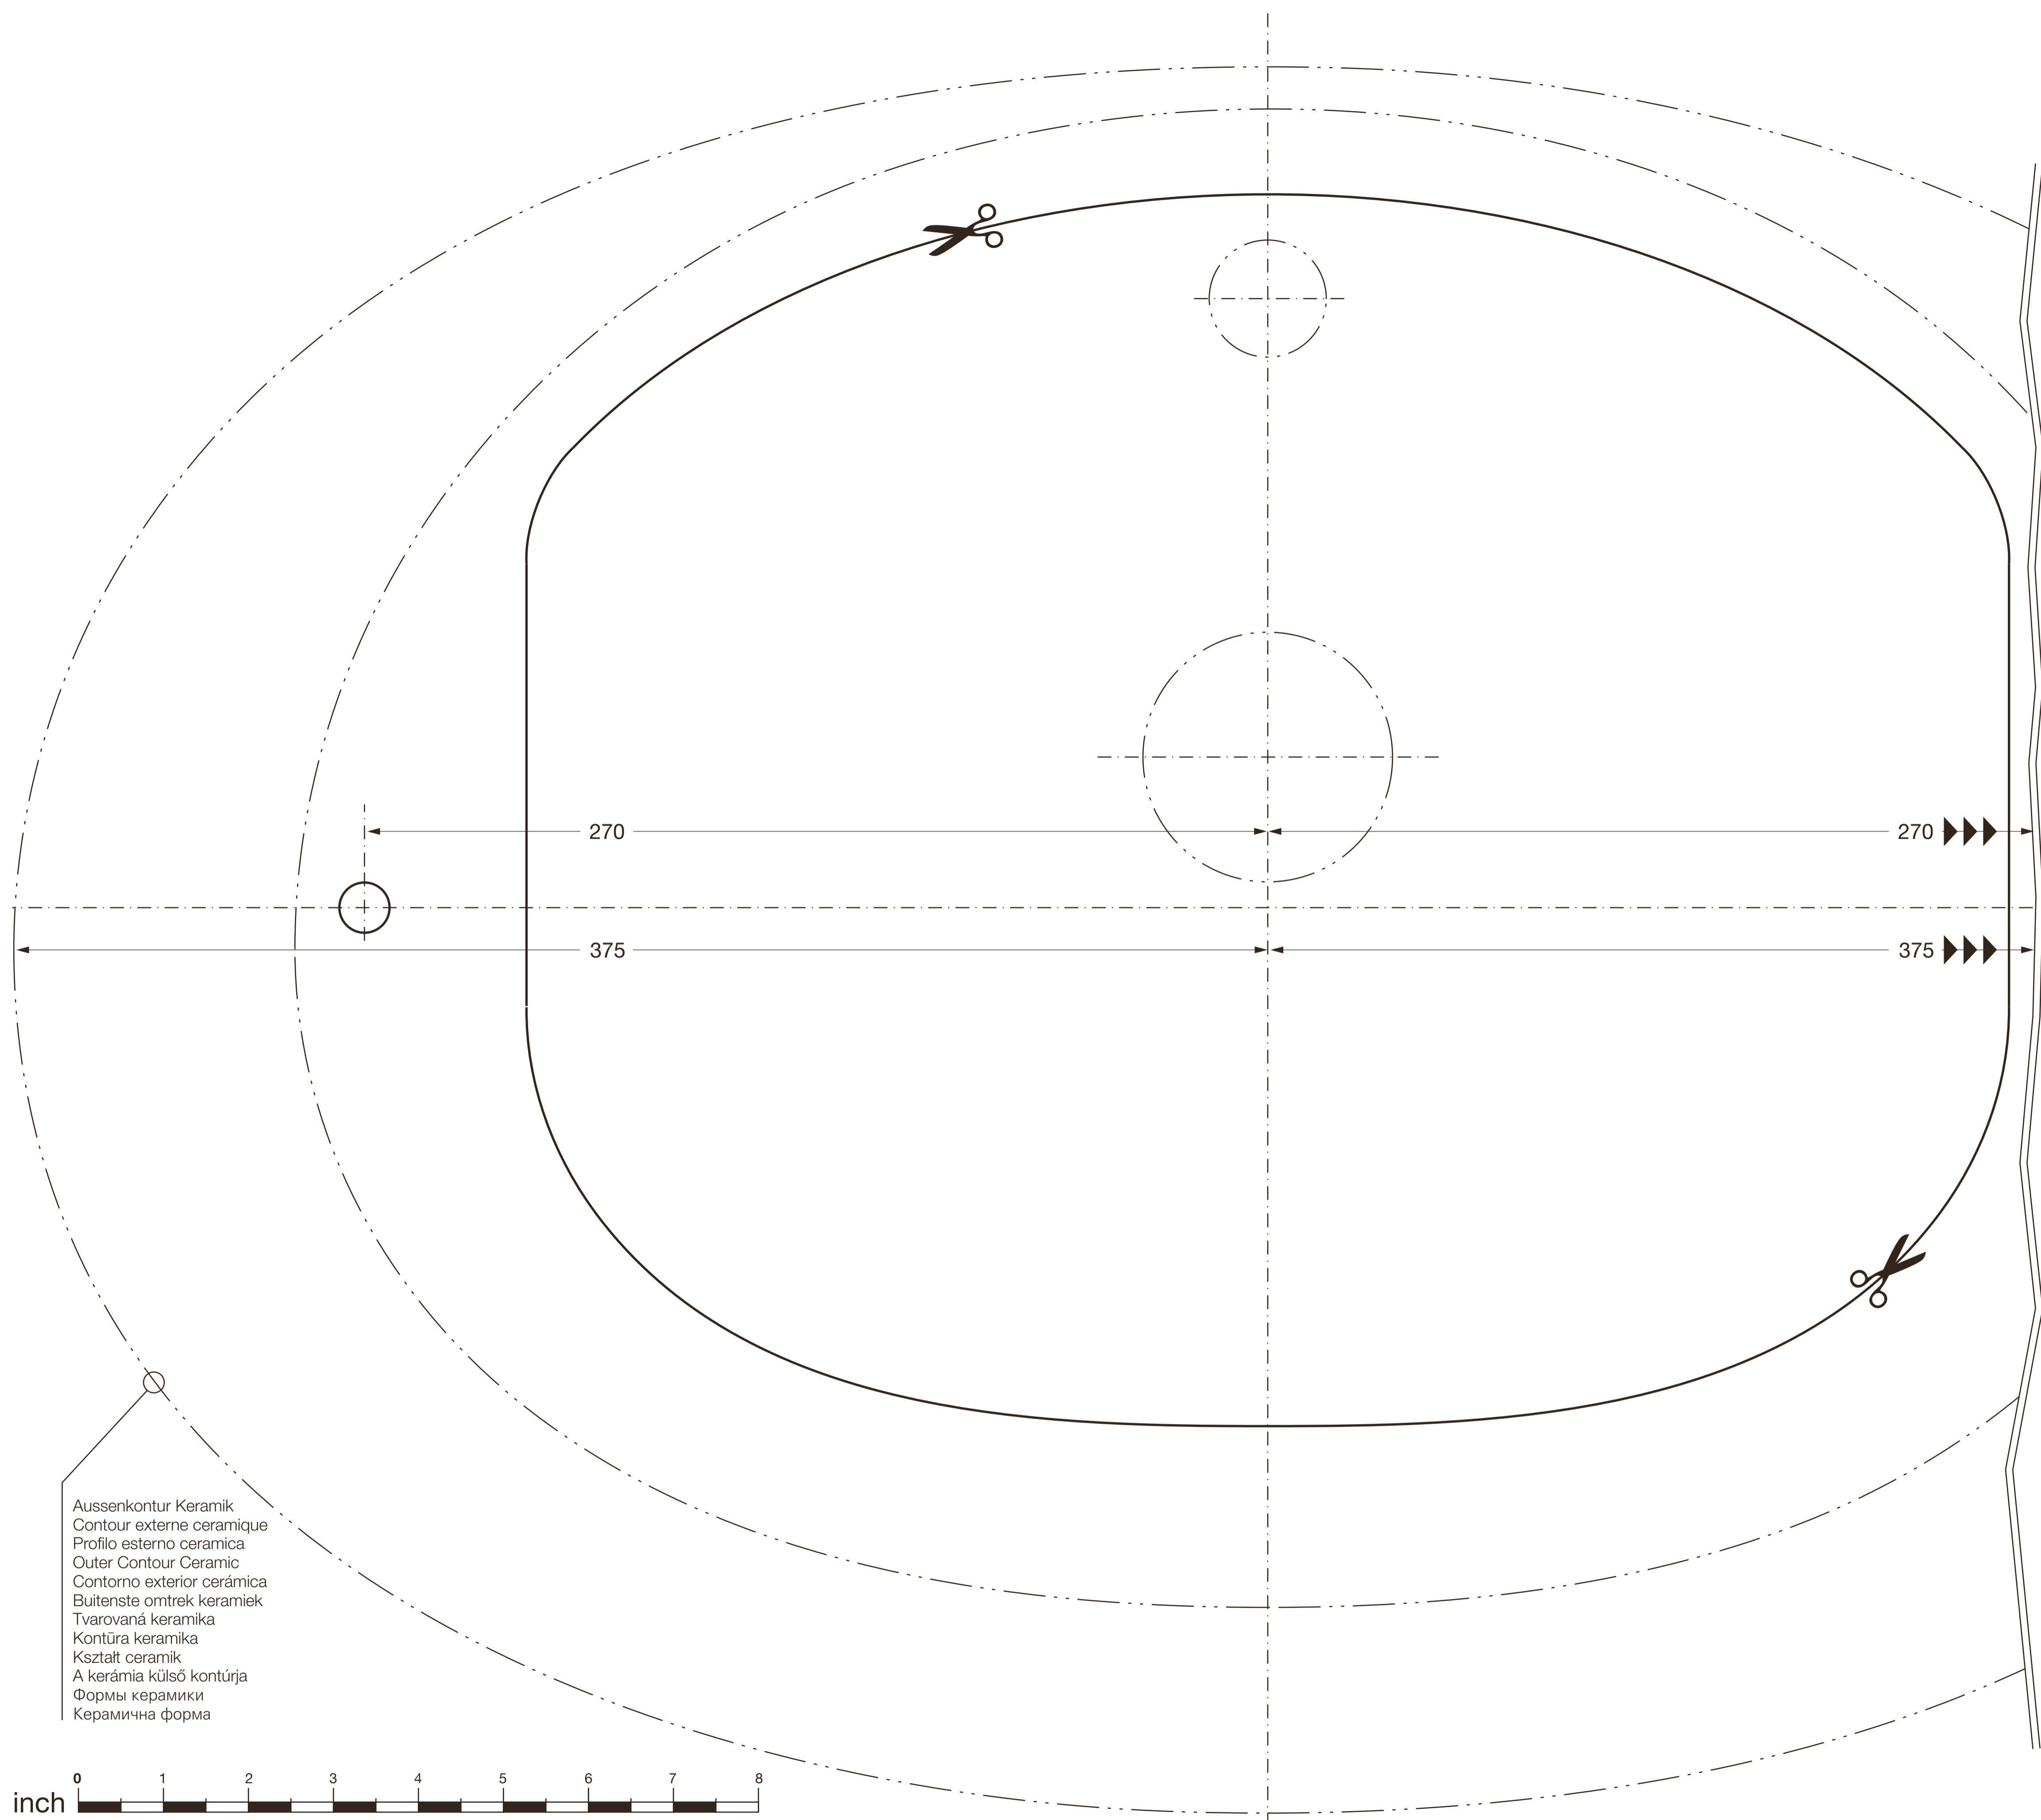

LAUFEN

Laufen Bathrooms AG
Wahlenstrasse 46
CH-4242 Laufen, Switzerland
www.laufen.com

DE/FR/IT/EN/ES/NL/CS/LT/PL/HU/RU/BG

10/09/10 8.9397.6.000.000.1 KRA

Aussenkontur Keramik
Contour externe ceramique
Profilo esterno ceramica
Outer Contour Ceramic
Contorno exterior cerámica
Buitenste omtrek keramiek
Tvarovaná keramika
Kontūra keramika
Kształt ceramik
A kerámia külső kontúrja
Формы керамики
Керамична форма