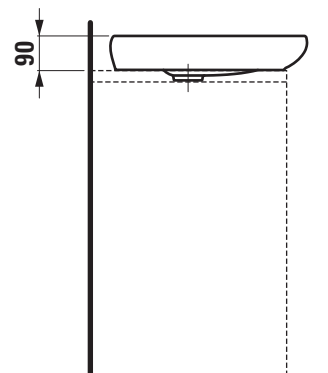

### TECHNICAL DATA

Order no.	81897.2
Certified to	EN 31
Dimensions	750 x 520 mm
Inside dimensions of the basin	ca. 575 x 350 mm
Specification	Charge 104 – 1 centre tap hole
Special specification	Charge 109 – without tap hole
Weight	13,0 kg
Mounting acc. incl.	Charge 104 – waste and overflow system Clou GEBERIT, order no. 89194.3 ceramic valve cover plate, order no. 89818.2 Charge 109 – valve without overflow always open, with ceramic valve cover plate, order no. 89818.3 Template, order no. 89397.6 Fixing set, order no. 89194.0

### SPECIFICATION TEXT

Washbasin bowl Laufen-IL BAGNO ALESSI ONE, sanitary ceramic EN 31

dimensions 750 x 520 mm, oval

1 centre tap hole, concealed waste and overflow system GEBERIT, ceramic valve cover plate

### TECHNICAL DRAWINGS / S 1 : 20