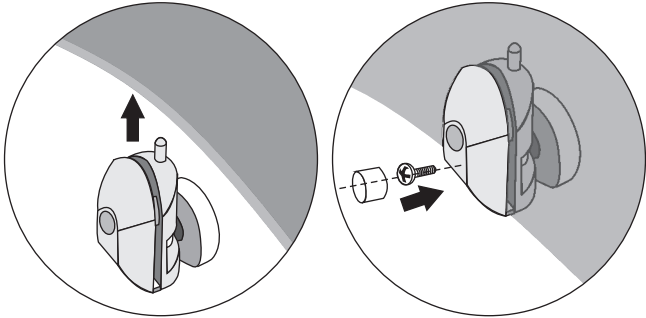

CONCORDE

Installation instructions

SIZE: 90*90*200 CM

CONCORDE

Installation Instructions

CONCORDE

Installation Instructions

VERTICAL SEAL

4x12mm
4PCS

8PCS

3mm

1.

Lift the rear part of bottom basin, and then insert one end of the pipe into the drainage hole

2.

3.

4.

Installation Instructions

Installation Instructions

7.

8.

3mm

4*12MM