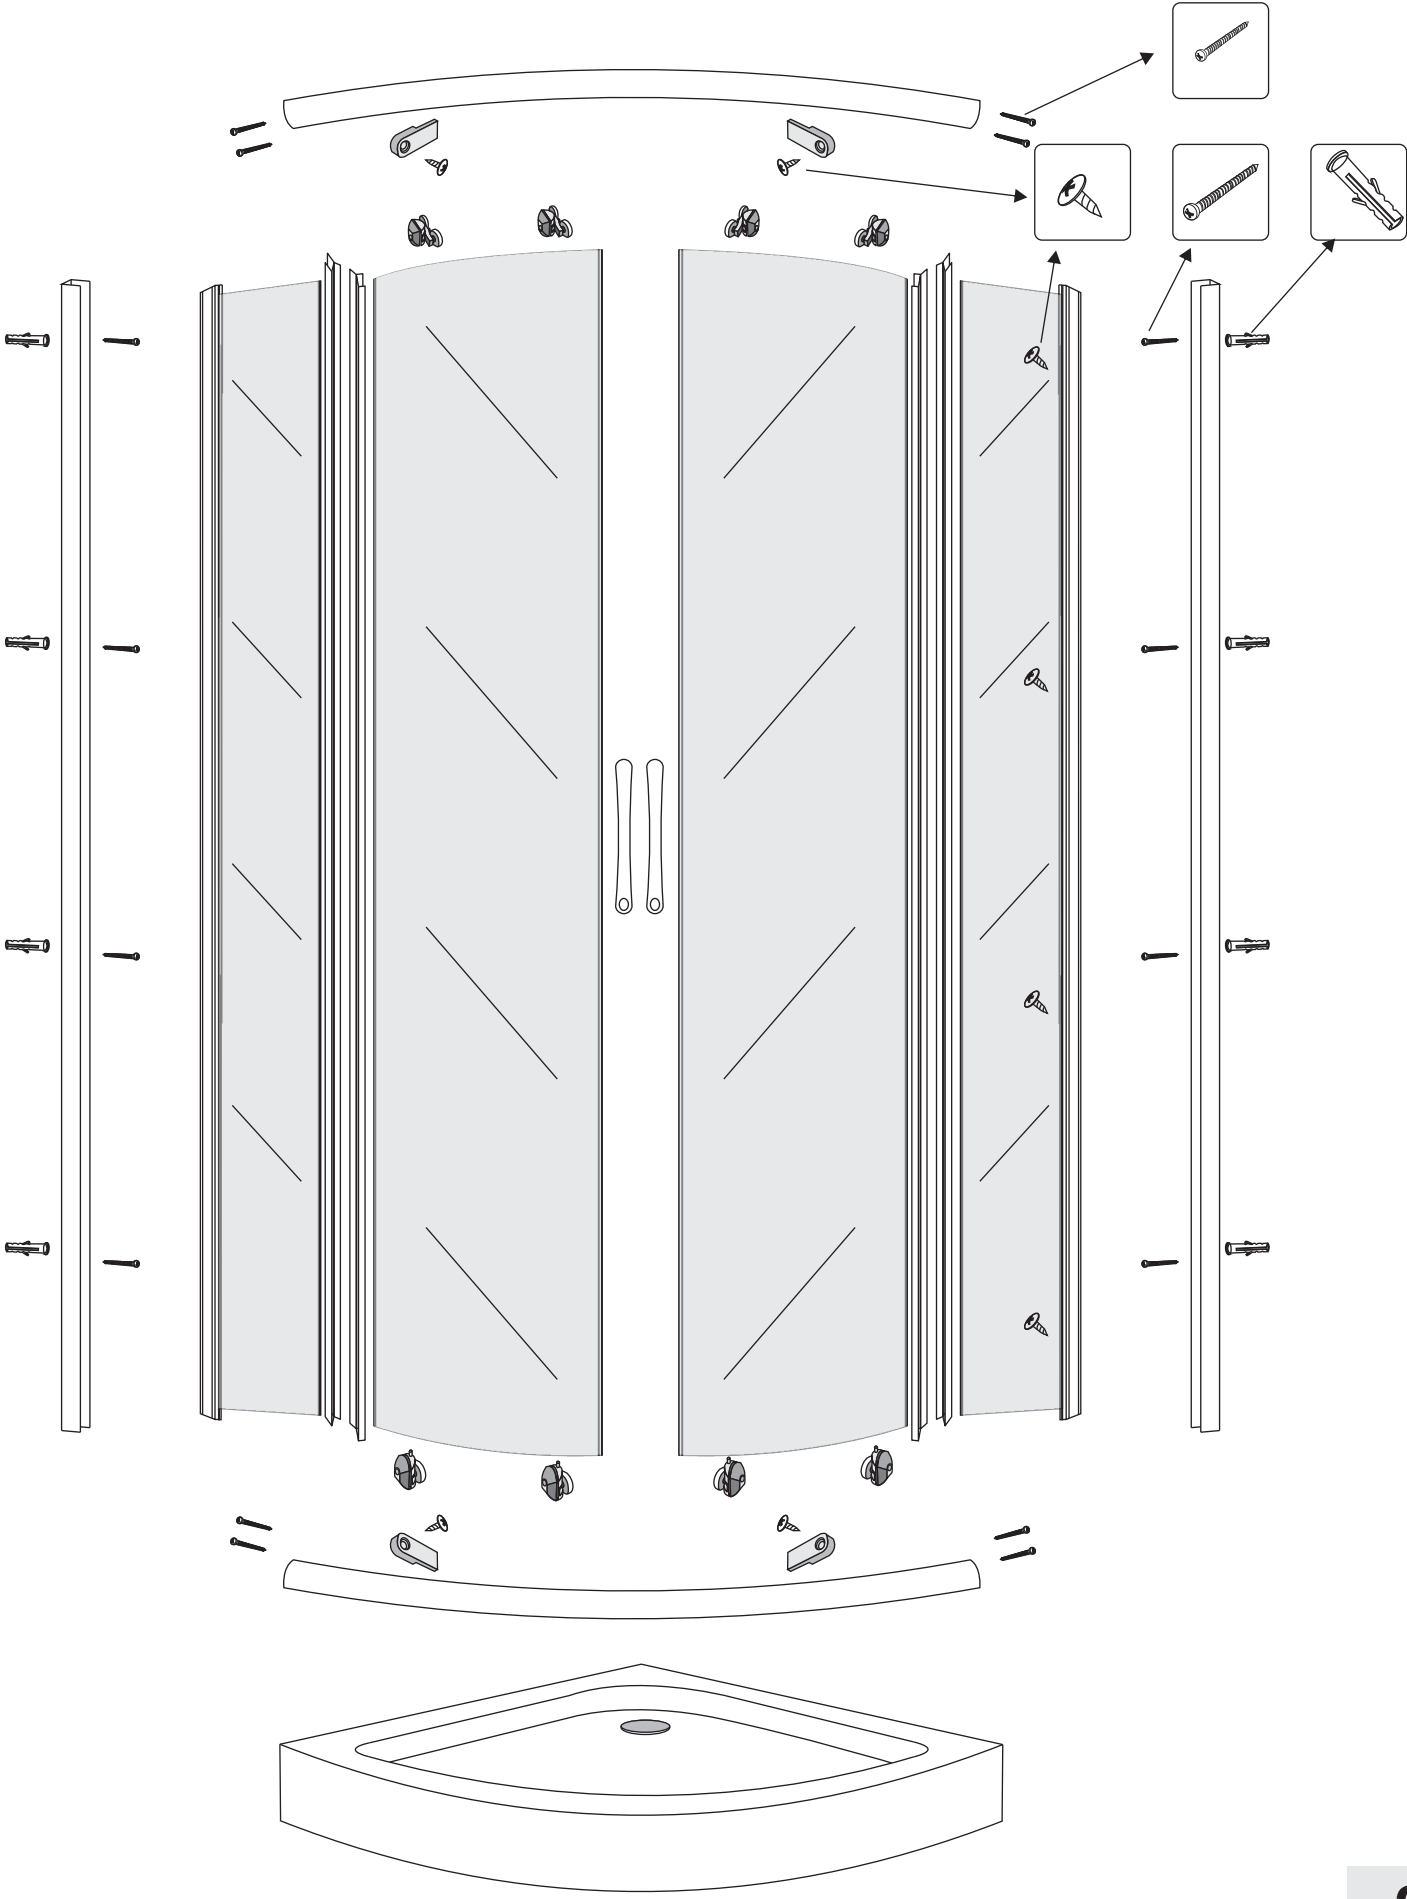

CONCORDE

Installation instructions

SIZE: 90*90*200 CM

CONCORDE

Installation Instructions

CONCORDE

Installation Instructions

VERTICAL SEAL

4PCS

4PCS

2PCS

8PCS

4PCS

4x25mm
8PCS

4PCS

4x12mm
8PCS

4x12mm
4PCS

8PCS

3mm

1.

Lift the rear part of bottom basin, and then insert one end of the pipe into the drainage hole

2.

3.

4.

Installation Instructions

Installation Instructions

7.

8.

3mm

4*12MM