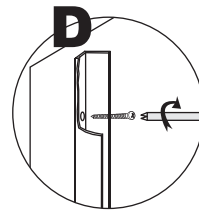

4x12mm
4PCS

8PCS

3mm

1.

Lift the rear part of bottom basin, and then insert one end of the pipe into the drainage hole

2.

3.

4.

Installation Instructions

Installation Instructions

7.

8.

3mm

4*12MM