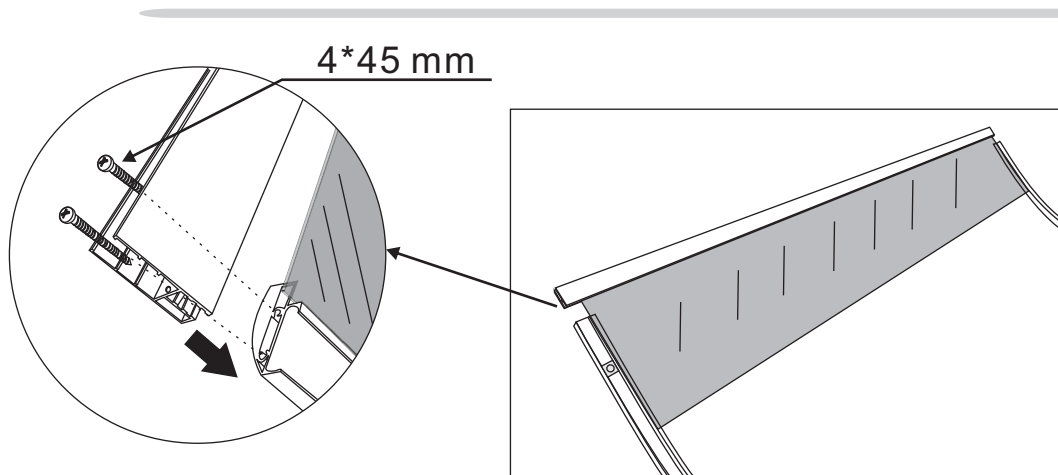

CONCORDE

Installation instructions

SIZE: 90*90*200 CM

CONCORDE

Installation Instructions

CONCORDE

Installation Instructions

VERTICAL SEAL

4x12mm
4PCS

8PCS

3mm

1.

Lift the rear part of bottom basin, and then insert one end of the pipe into the drainage hole

2.

3.

4.

Installation Instructions

Installation Instructions

7.

8.

3mm

4*12MM