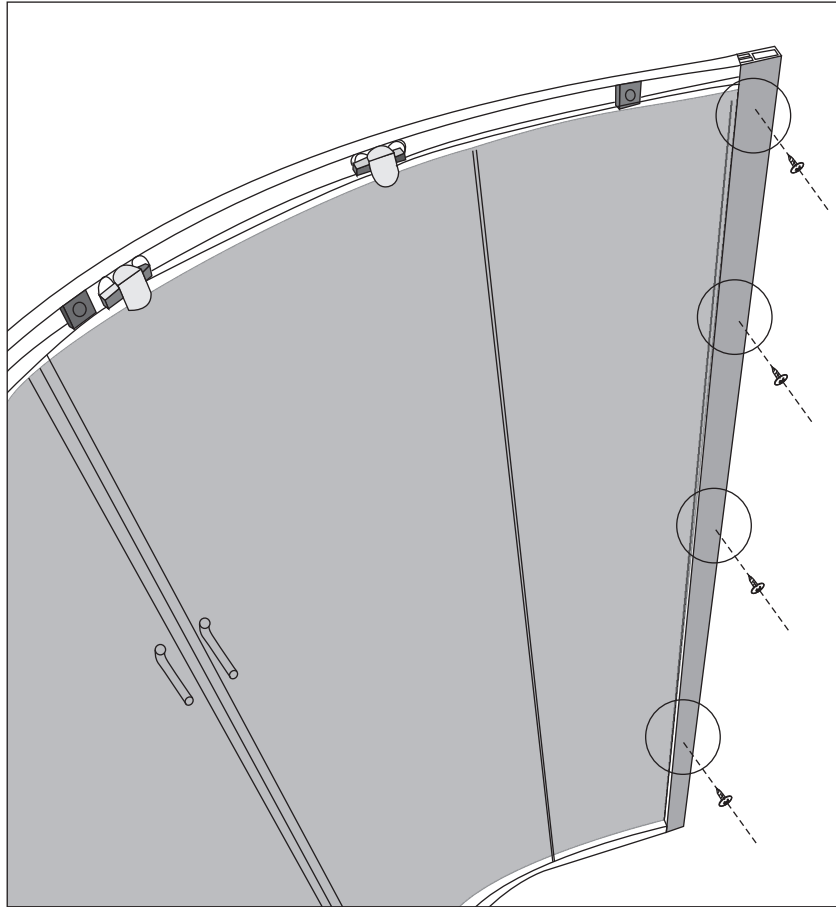

CONCORDE

Installation instructions

SIZE: 90*90*200 CM

CONCORDE

Installation Instructions

CONCORDE

Installation Instructions

VERTICAL SEAL

4x12mm
4PCS

8PCS

3mm

1.

Lift the rear part of bottom basin, and then insert one end of the pipe into the drainage hole

2.

3.

4.

Installation Instructions

Installation Instructions

7.

8.

3mm

4*12MM