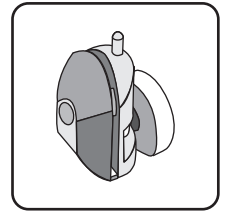

CONCORDE

Installation instructions

SIZE: 90*90*200 CM

CONCORDE

Installation Instructions

CONCORDE

Installation Instructions

VERTICAL SEAL

4PCS

4PCS

2PCS

8PCS

4PCS

4x25mm
8PCS

4PCS

4x12mm
8PCS

4x12mm
4PCS

8PCS

3mm

1.

Lift the rear part of bottom basin, and then insert one end of the pipe into the drainage hole

2.

3.

4.