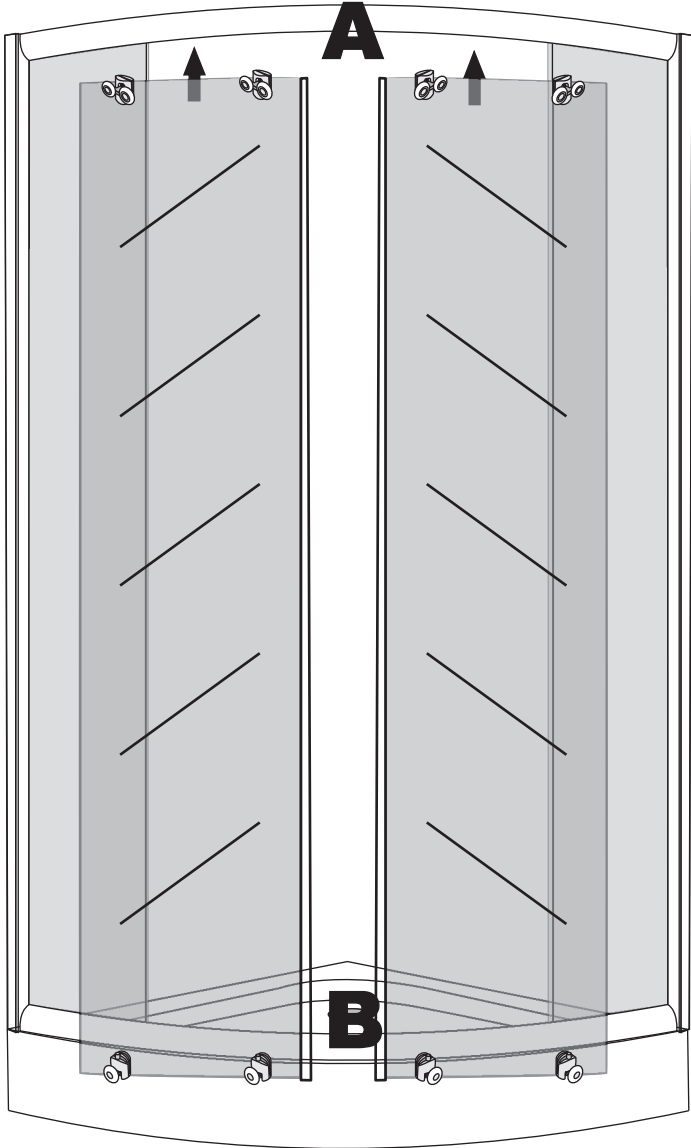

CONCORDE

Installation instructions

SIZE: 90*90*200 CM

CONCORDE

Installation Instructions

CONCORDE

Installation Instructions

VERTICAL SEAL

4x12mm
4PCS

8PCS

3mm

1.

Lift the rear part of bottom basin, and then insert one end of the pipe into the drainage hole

2.

3.

4.

Installation Instructions

Installation Instructions

7.

8.

3mm

4*12MM