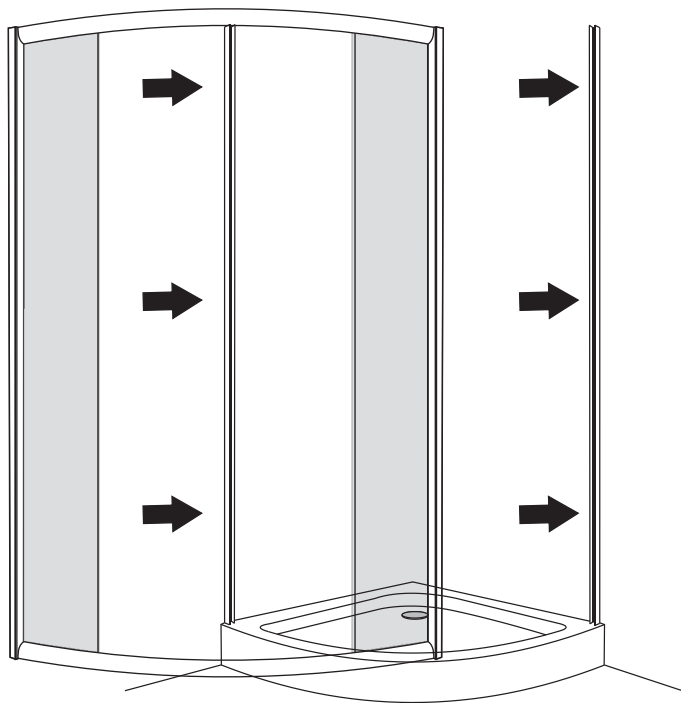

CONCORDE

Installation instructions

SIZE: 90*90*200 CM

CONCORDE

Installation Instructions

CONCORDE

Installation Instructions

VERTICAL SEAL

4x12mm
4PCS

8PCS

3mm

1.

Lift the rear part of bottom basin, and then insert one end of the pipe into the drainage hole

2.

3.

4.

Installation Instructions

Installation Instructions

7.

8.

3mm

4*12MM