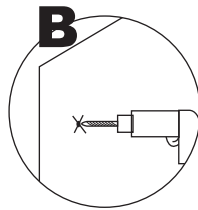

4x12mm
4PCS

8PCS

3mm

1.

Lift the rear part of bottom basin, and then insert one end of the pipe into the drainage hole

2.

3.

4.

Installation Instructions

Installation Instructions

7.

8.

3mm

4*12MM