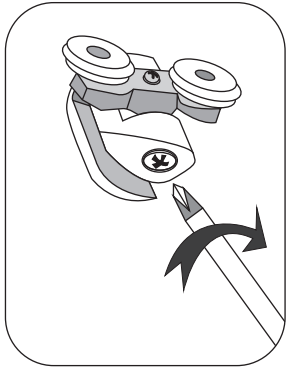

4x12mm
4PCS

8PCS

3mm

1.

Lift the rear part of bottom basin, and then insert one end of the pipe into the drainage hole

2.

3.

4.

Installation Instructions

Installation Instructions

7.

8.

3mm

4*12MM