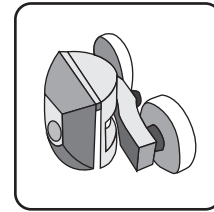

CONCORDE

Installation instructions

SIZE: 90*90*200 CM

CONCORDE

Installation Instructions

CONCORDE

Installation Instructions

VERTICAL SEAL

4PCS

4PCS

2PCS

8PCS

4PCS

4x25mm
8PCS

4PCS

4x12mm
8PCS

4x12mm
4PCS

8PCS

3mm

1.

Lift the rear part of bottom basin, and then insert one end of the pipe into the drainage hole

2.

3.

4.