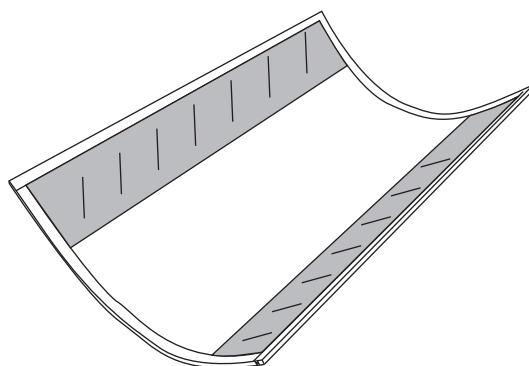

CONCORDE

Installation instructions

SIZE: 90*90*200 CM

CONCORDE

Installation Instructions

CONCORDE

Installation Instructions

VERTICAL SEAL

4PCS

4PCS

2PCS

8PCS

4PCS

4x25mm
8PCS

4PCS

4x12mm
8PCS

4x12mm
4PCS

8PCS

3mm

1.

Lift the rear part of bottom basin, and then insert one end of the pipe into the drainage hole

2.

3.

4.

Installation Instructions

Installation Instructions

7.

8.

3mm

4*12MM