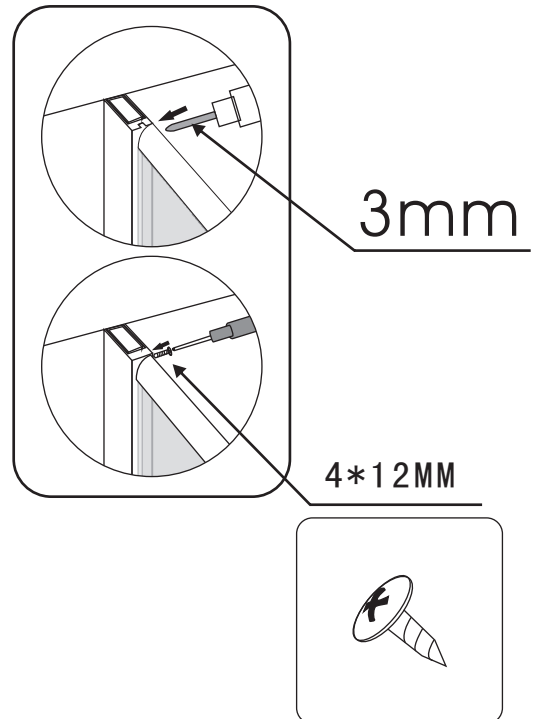

CONCORDE

Installation instructions

SIZE: 90*90*200 CM

CONCORDE

Installation Instructions

CONCORDE

Installation Instructions

VERTICAL SEAL

4x12mm
4PCS

8PCS

3mm

1.

Lift the rear part of bottom basin, and then insert one end of the pipe into the drainage hole

2.

3.

4.

Installation Instructions

Installation Instructions

7.

8.

3mm

4*12MM