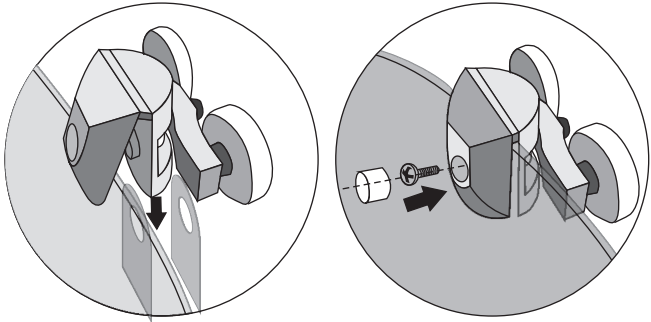

CONCORDE

Installation instructions

SIZE: 90*90*200 CM

CONCORDE

Installation Instructions

CONCORDE

Installation Instructions

VERTICAL SEAL

4x12mm
4PCS

8PCS

3mm

1.

Lift the rear part of bottom basin, and then insert one end of the pipe into the drainage hole

2.

3.

4.

Installation Instructions

Installation Instructions

7.

8.

3mm

4*12MM