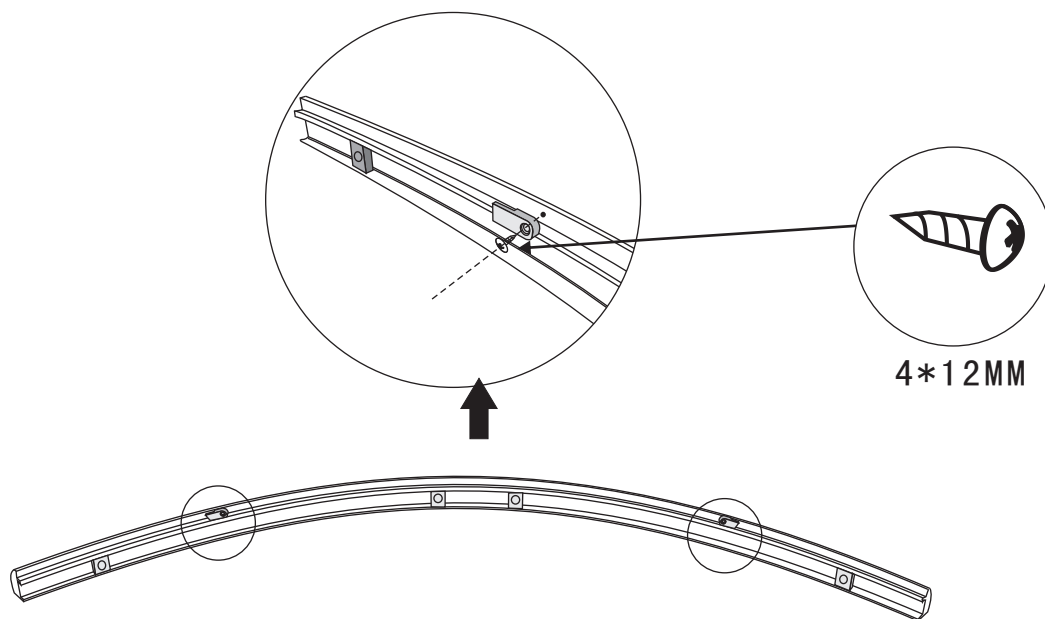

CONCORDE

Installation instructions

SIZE: 90*90*200 CM

CONCORDE

Installation Instructions

CONCORDE

Installation Instructions

VERTICAL SEAL

4x12mm
4PCS

8PCS

3mm

1.

Lift the rear part of bottom basin, and then insert one end of the pipe into the drainage hole

2.

3.

4.

Installation Instructions

Installation Instructions

7.

8.

3mm

4*12MM