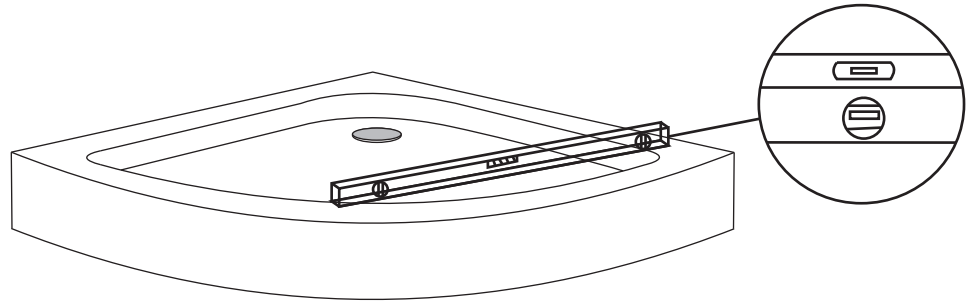

CONCORDE

Installation instructions

SIZE: 90*90*200 CM

CONCORDE

Installation Instructions

CONCORDE

Installation Instructions

VERTICAL SEAL

4x12mm
4PCS

8PCS

3mm

1.

Lift the rear part of bottom basin, and then insert one end of the pipe into the drainage hole

2.

3.

4.

Installation Instructions

Installation Instructions

7.

8.

3mm

4*12MM