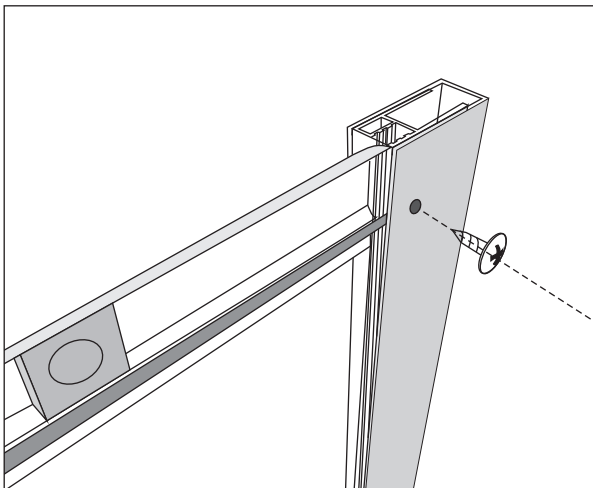

CONCORDE

Installation instructions

SIZE: 90*90*200 CM

CONCORDE

Installation Instructions

CONCORDE

Installation Instructions

VERTICAL SEAL

4x12mm
4PCS

8PCS

3mm

1.

Lift the rear part of bottom basin, and then insert one end of the pipe into the drainage hole

2.

3.

4.

Installation Instructions

Installation Instructions

7.

8.

3mm

4*12MM