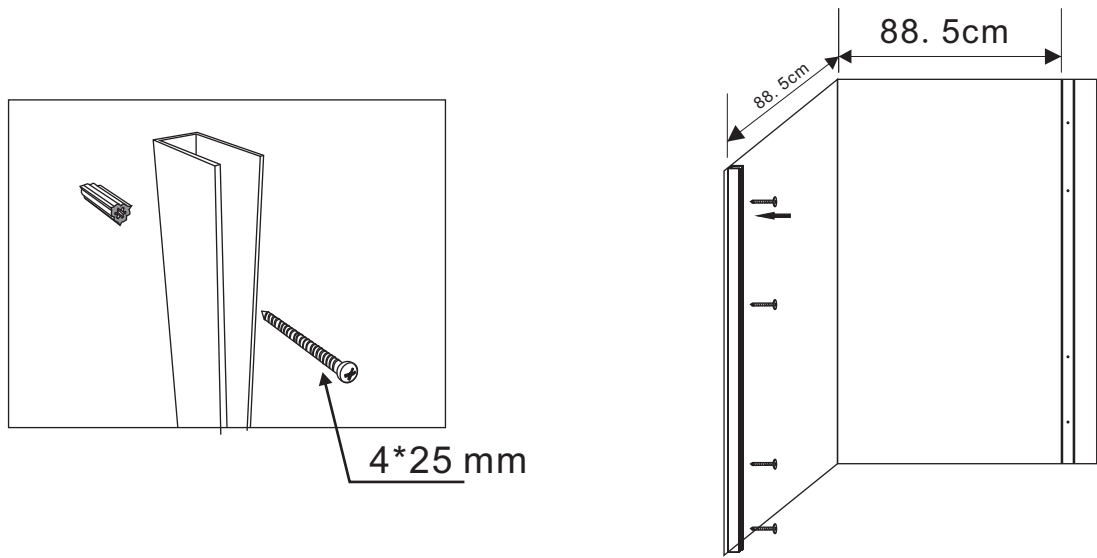

CONCORDE

Installation instructions

SIZE: 90*90*200 CM

CONCORDE

Installation Instructions

CONCORDE

Installation Instructions

VERTICAL SEAL

4x12mm
4PCS

8PCS

3mm

1.

Lift the rear part of bottom basin, and then insert one end of the pipe into the drainage hole

2.

3.

4.

Installation Instructions

Installation Instructions

7.

8.

3mm

4*12MM