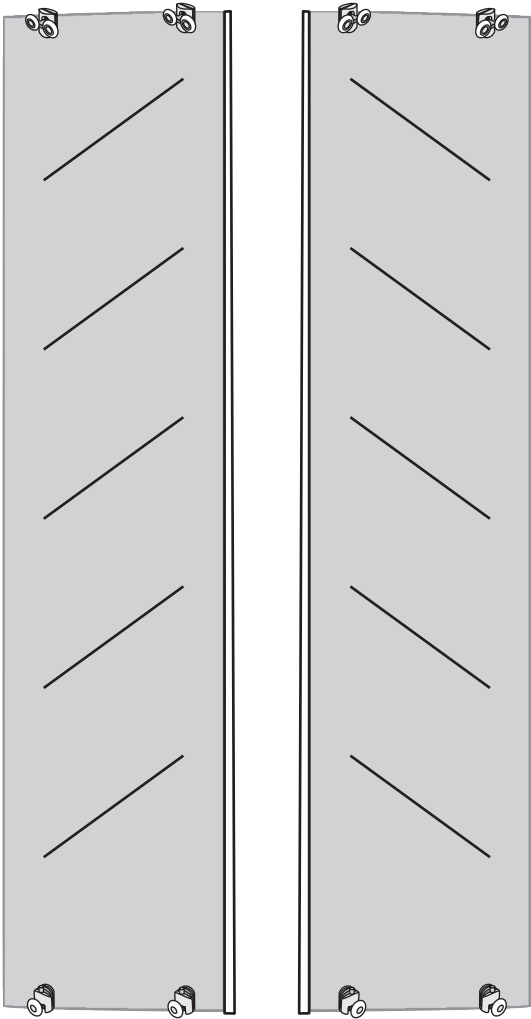

CONCORDE

Installation instructions

SIZE: 90*90*200 CM

CONCORDE

Installation Instructions

CONCORDE

Installation Instructions

VERTICAL SEAL

4x12mm
4PCS

8PCS

3mm

1.

Lift the rear part of bottom basin, and then insert one end of the pipe into the drainage hole

2.

3.

4.

Installation Instructions

Installation Instructions

7.

8.

3mm

4*12MM