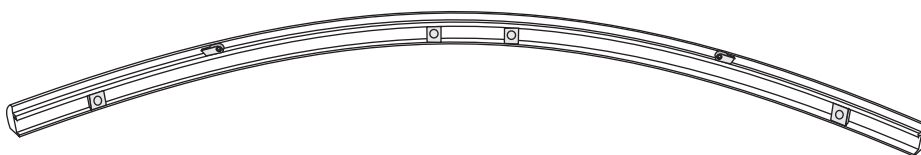

CONCORDE

Installation instructions

SIZE: 90*90*200 CM

CONCORDE

Installation Instructions

CONCORDE

Installation Instructions

VERTICAL SEAL

4PCS

4PCS

2PCS

8PCS

4PCS

4x25mm
8PCS

4PCS

4x12mm
8PCS

4x12mm
4PCS

8PCS

3mm

1.

Lift the rear part of bottom basin, and then insert one end of the pipe into the drainage hole

2.

3.

4.