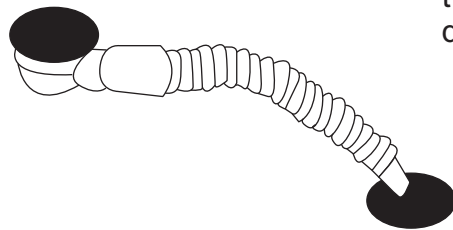

CONCORDE

Installation instructions

SIZE: 90*90*200 CM

CONCORDE

Installation Instructions

CONCORDE

Installation Instructions

VERTICAL SEAL

4PCS

4PCS

2PCS

8PCS

4PCS

4x25mm
8PCS

4PCS

4x12mm
8PCS

4x12mm
4PCS

8PCS

3mm

1.

Lift the rear part of bottom basin, and then insert one end of the pipe into the drainage hole

2.

3.

4.

Installation Instructions

Installation Instructions

7.

8.

3mm

4*12MM