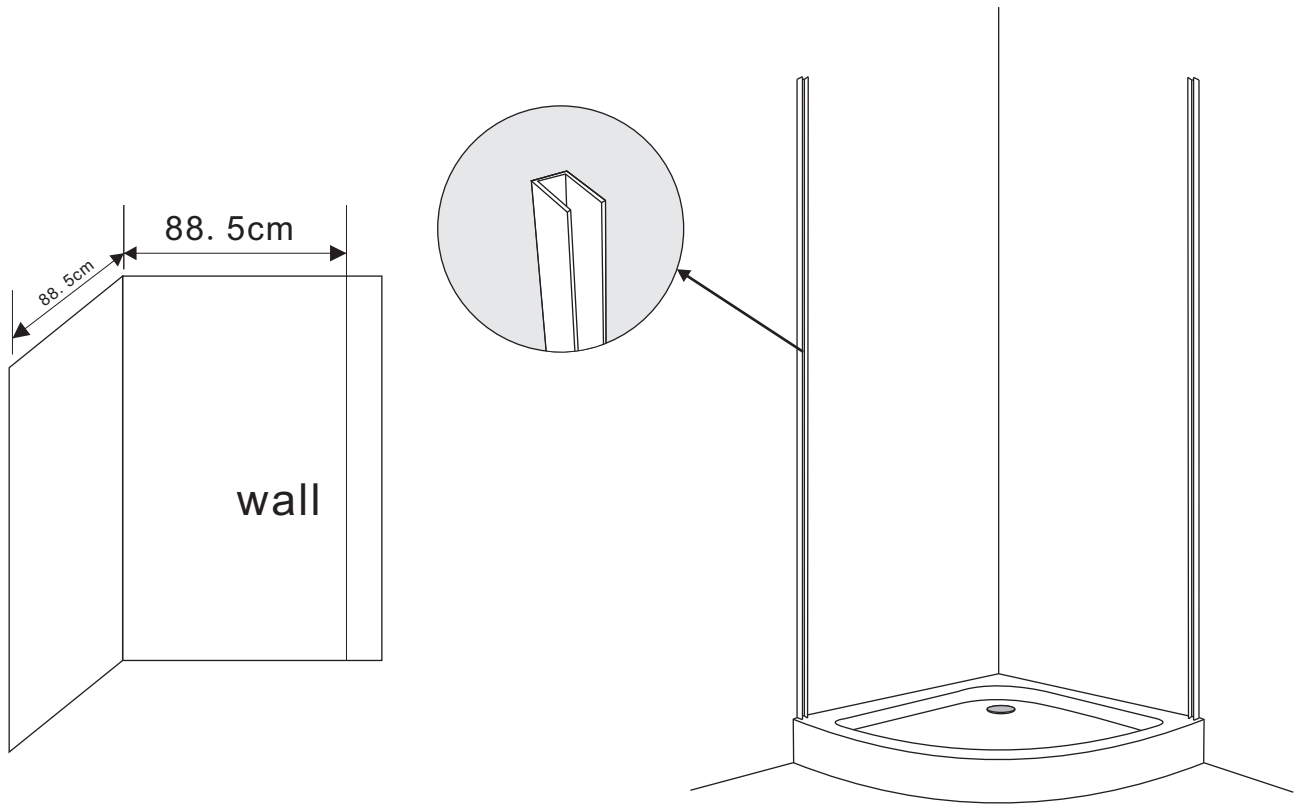

CONCORDE

Installation instructions

SIZE: 90*90*200 CM

CONCORDE

Installation Instructions

CONCORDE

Installation Instructions

VERTICAL SEAL

4x12mm
4PCS

8PCS

3mm

1.

Lift the rear part of bottom basin, and then insert one end of the pipe into the drainage hole

2.

3.

4.

Installation Instructions

Installation Instructions

7.

8.

3mm

4*12MM