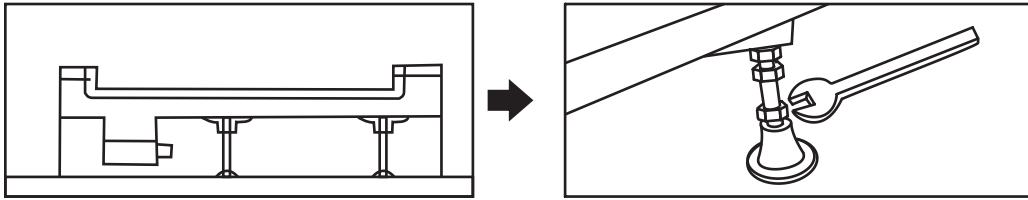

CONCORDE

Installation instructions

SIZE: 90*90*200 CM

CONCORDE

Installation Instructions

CONCORDE

Installation Instructions

VERTICAL SEAL

4PCS

4PCS

2PCS

8PCS

4PCS

4x25mm
8PCS

4PCS

4x12mm
8PCS

4x12mm
4PCS

8PCS

3mm

1.

Lift the rear part of bottom basin, and then insert one end of the pipe into the drainage hole

2.

3.

4.

Installation Instructions

Installation Instructions

7.

8.

3mm

4*12MM