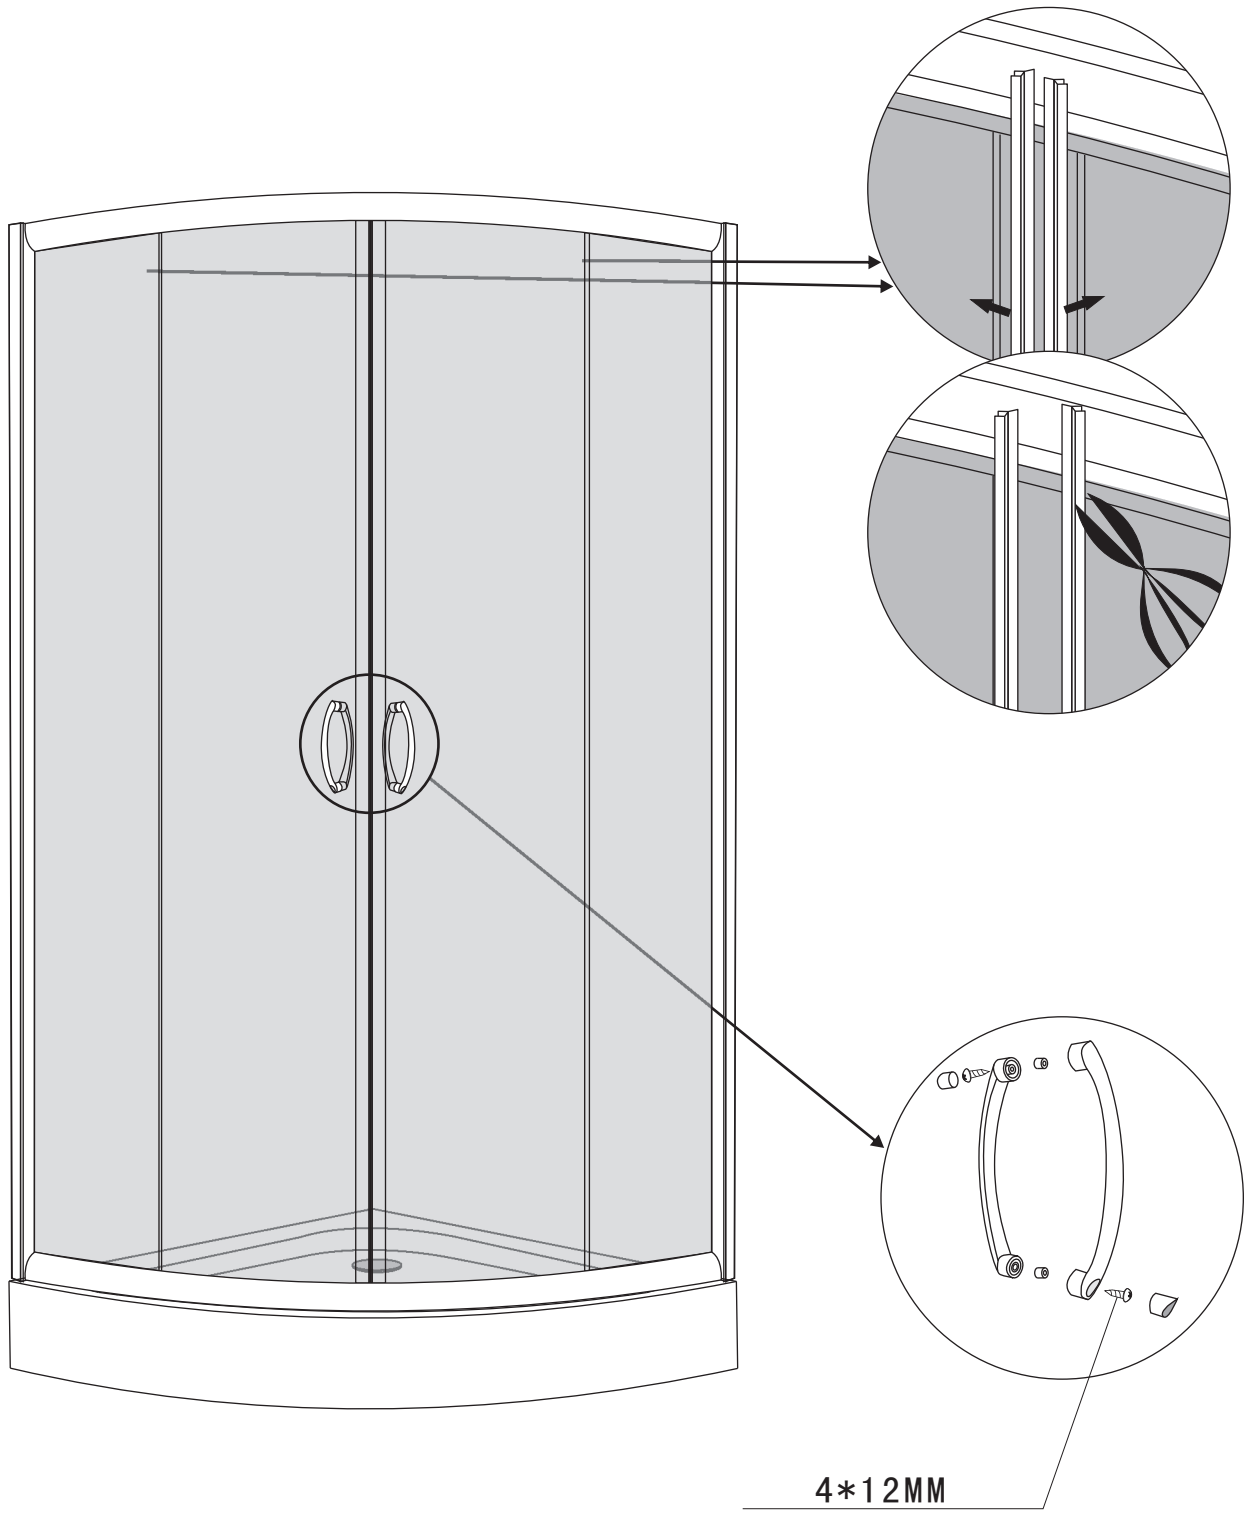

CONCORDE

Installation instructions

SIZE: 90*90*200 CM

CONCORDE

Installation Instructions

CONCORDE

Installation Instructions

VERTICAL SEAL

4x12mm
4PCS

8PCS

3mm

1.

Lift the rear part of bottom basin, and then insert one end of the pipe into the drainage hole

2.

3.

4.

Installation Instructions

Installation Instructions

7.

8.

3mm

4*12MM