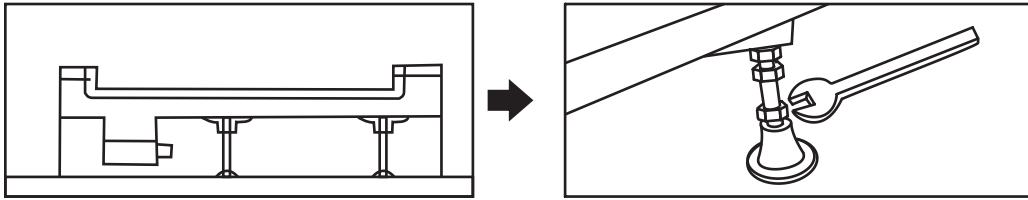

Odyssey

Installation instructions

SIZE: 100x100x200 CM

Odissey

Installation Instructions

Odyssey

Installation Instructions

VERTICAL SEAL

1.

Lift the rear part of bottom basin, and then insert one end of the pipe into the drainage hole

2.

3.

4.

Installation Instructions

Installation Instructions

7.

4*12MM

8.