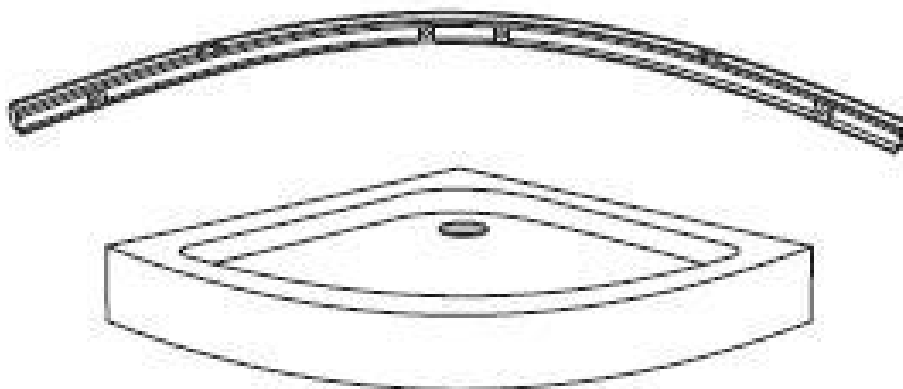

Odyssey

Installation instructions

SIZE: 100x100x200 CM

Odissey

Installation Instructions

Odyssey

Installation Instructions

VERTICAL SEAL

1.

Lift the rear part of bottom basin, and then insert one end of the pipe into the drainage hole

2.

3.

4.

Installation Instructions

Installation Instructions

7.

4*12MM

8.