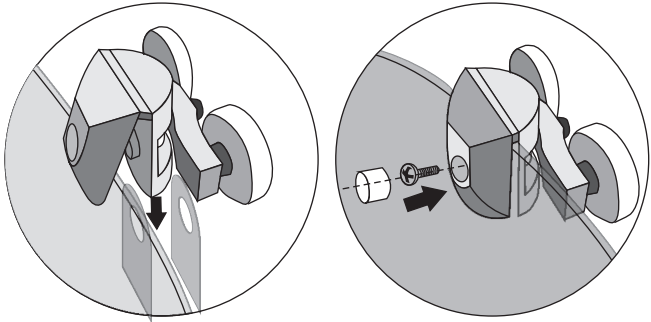

Odyssey

Installation instructions

SIZE: 100x100x200 CM

Odissey

Installation Instructions

Odyssey

Installation Instructions

VERTICAL SEAL

1.

Lift the rear part of bottom basin, and then insert one end of the pipe into the drainage hole

2.

3.

4.

Installation Instructions

Installation Instructions

7.

4*12MM

8.