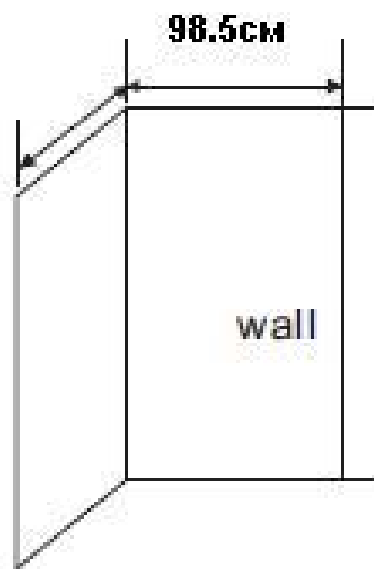

Odyssey

Installation instructions

SIZE: 100x100x200 CM

Odissey

Installation Instructions

Odyssey

Installation Instructions

VERTICAL SEAL

1.

Lift the rear part of bottom basin, and then insert one end of the pipe into the drainage hole

2.

3.

4.

Installation Instructions

Installation Instructions

7.

4*12MM

8.