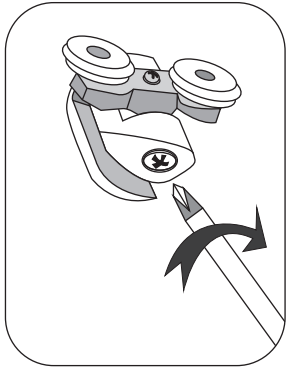

Odyssey

Installation instructions

SIZE: 100x100x200 CM

Odissey

Installation Instructions

Odyssey

Installation Instructions

VERTICAL SEAL

1.

Lift the rear part of bottom basin, and then insert one end of the pipe into the drainage hole

2.

3.

4.

Installation Instructions

Installation Instructions

7.

4*12MM

8.