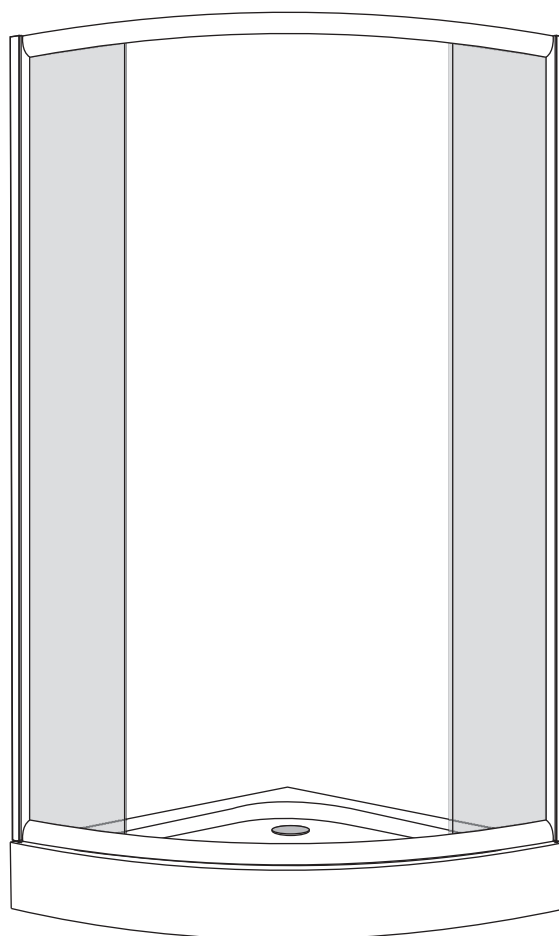

Odyssey

Installation instructions

SIZE: 100x100x200 CM

Odissey

Installation Instructions

Odyssey

Installation Instructions

VERTICAL SEAL

1.

Lift the rear part of bottom basin, and then insert one end of the pipe into the drainage hole

2.

3.

4.

Installation Instructions

Installation Instructions

7.

4*12MM

8.