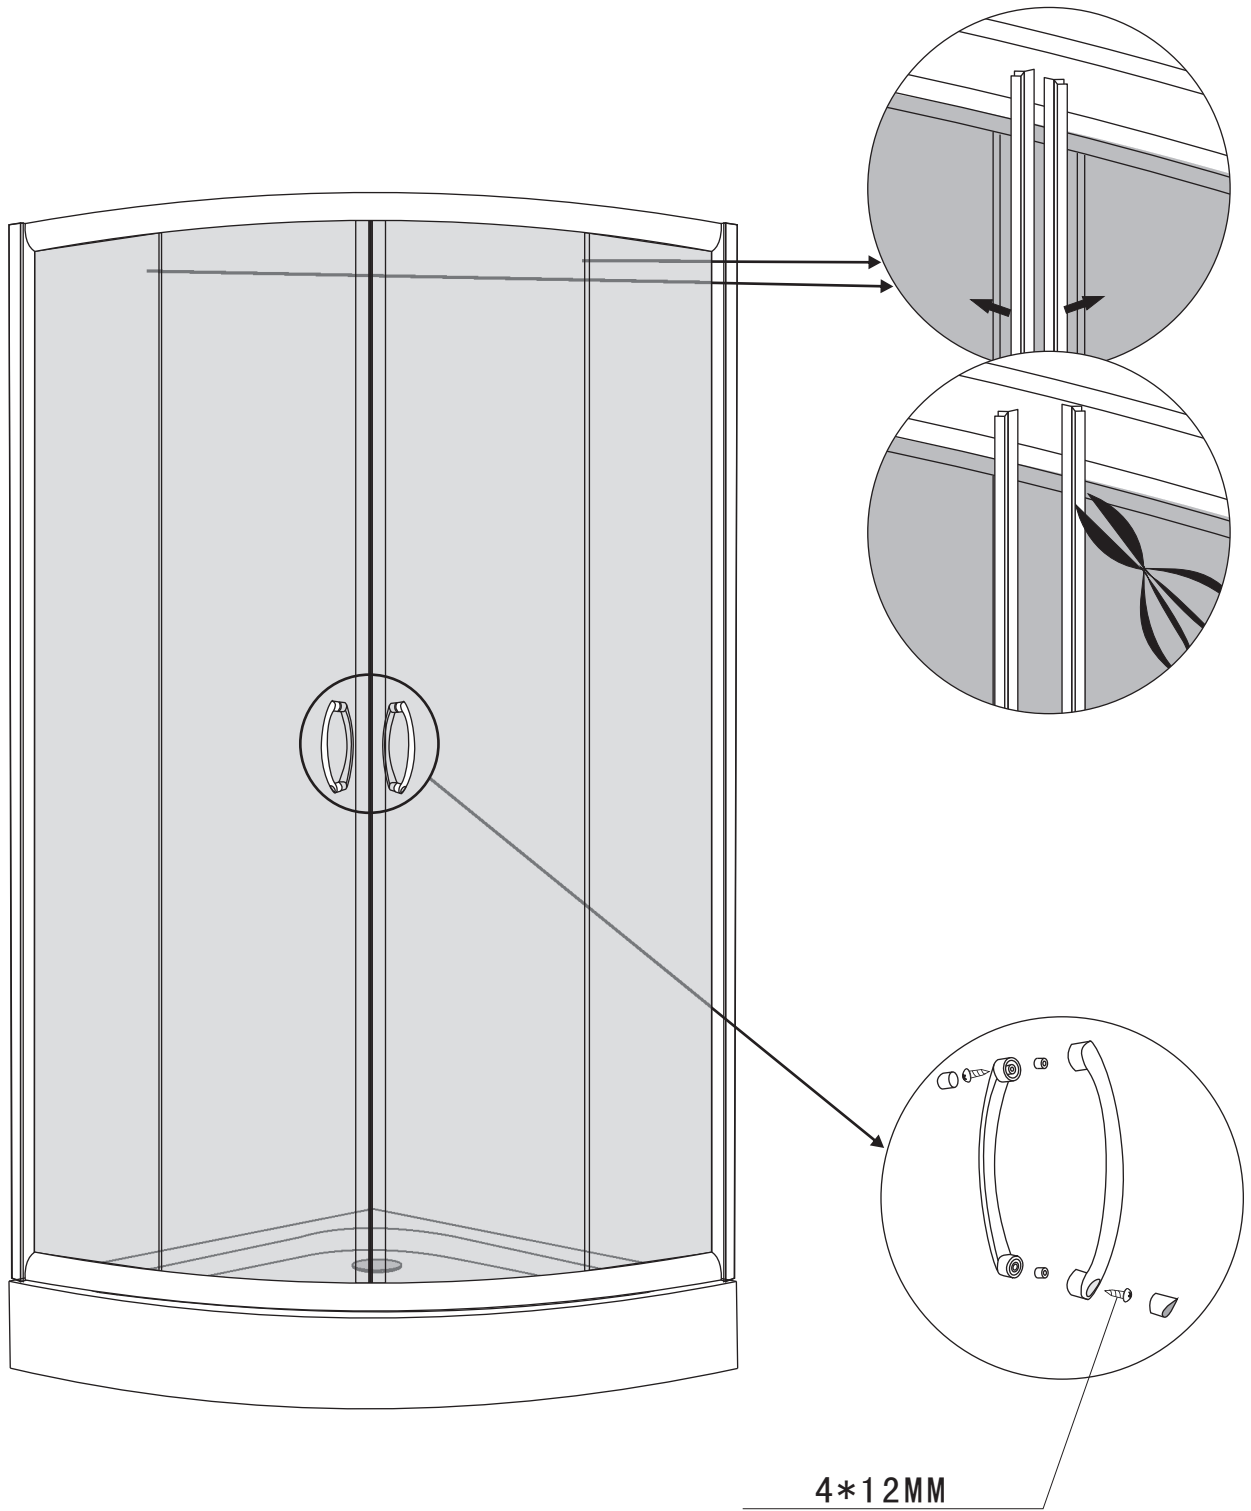

Odyssey

Installation instructions

SIZE: 100x100x200 CM

Odissey

Installation Instructions

Odyssey

Installation Instructions

VERTICAL SEAL

1.

Lift the rear part of bottom basin, and then insert one end of the pipe into the drainage hole

2.

3.

4.

Installation Instructions

Installation Instructions

7.

4*12MM

8.