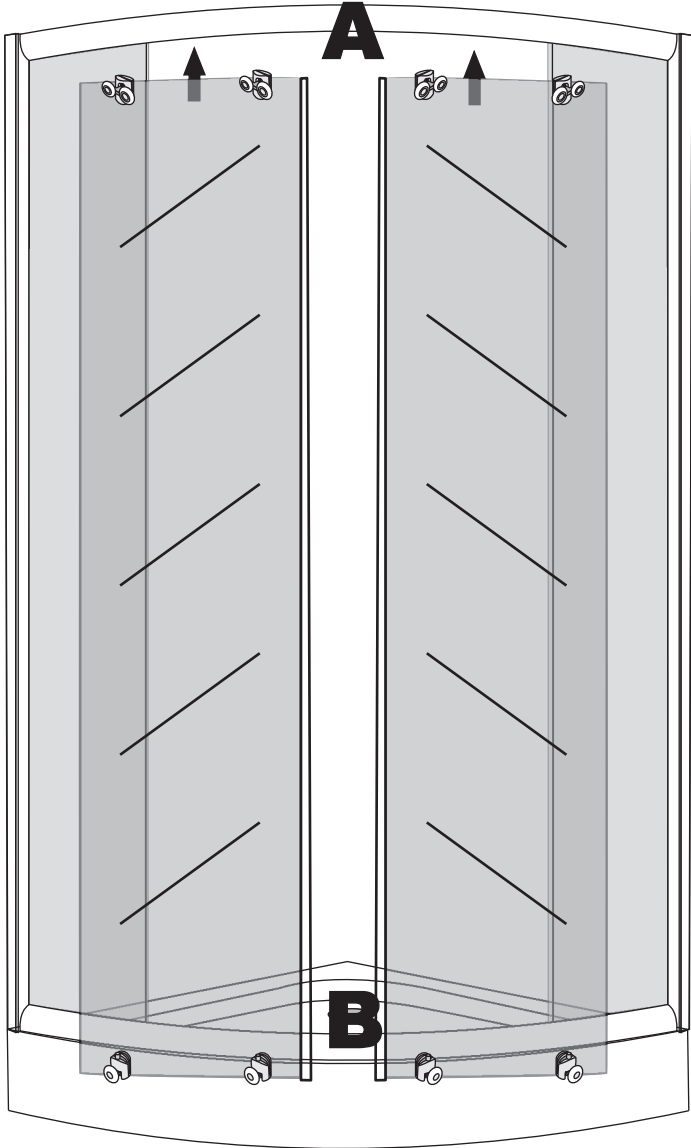

Odyssey

Installation instructions

SIZE: 100x100x200 CM

Odissey

Installation Instructions

Odyssey

Installation Instructions

VERTICAL SEAL

1.

Lift the rear part of bottom basin, and then insert one end of the pipe into the drainage hole

2.

3.

4.

Installation Instructions

Installation Instructions

7.

4*12MM

8.