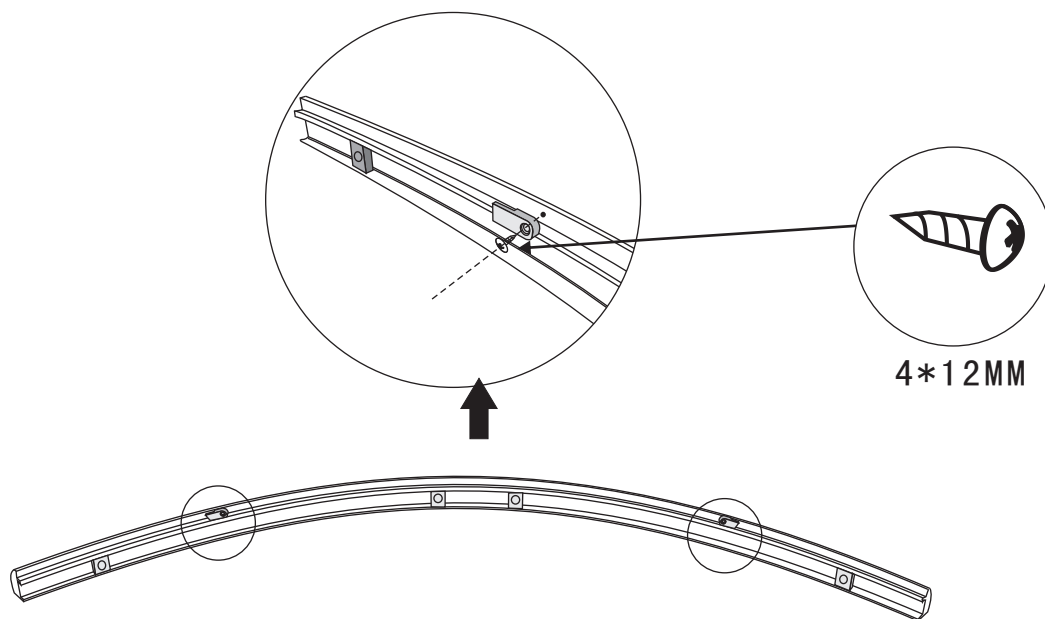

Odyssey

Installation instructions

SIZE: 100x100x200 CM

Odissey

Installation Instructions

Odyssey

Installation Instructions

VERTICAL SEAL

1.

Lift the rear part of bottom basin, and then insert one end of the pipe into the drainage hole

2.

3.

4.

Installation Instructions

Installation Instructions

7.

4*12MM

8.