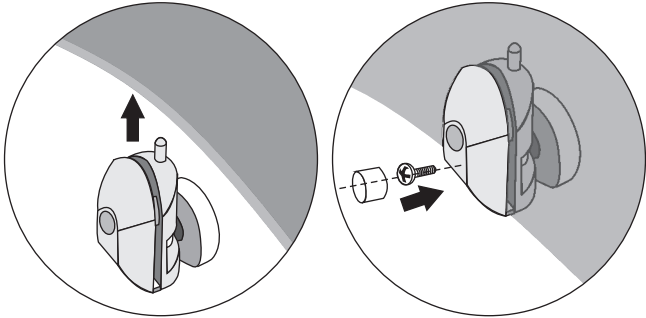

Odyssey

Installation instructions

SIZE: 100x100x200 CM

Odissey

Installation Instructions

Odyssey

Installation Instructions

VERTICAL SEAL

1.

Lift the rear part of bottom basin, and then insert one end of the pipe into the drainage hole

2.

3.

4.

Installation Instructions

Installation Instructions

7.

4*12MM

8.