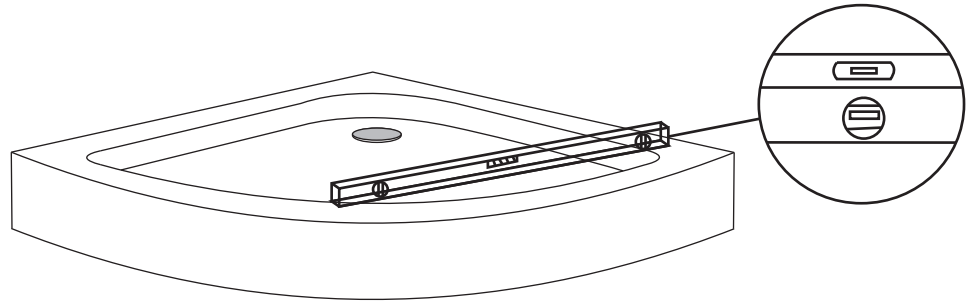

Odyssey

Installation instructions

SIZE: 100x100x200 CM

Odissey

Installation Instructions

Odyssey

Installation Instructions

VERTICAL SEAL

1.

Lift the rear part of bottom basin, and then insert one end of the pipe into the drainage hole

2.

3.

4.

Installation Instructions

Installation Instructions

7.

4*12MM

8.