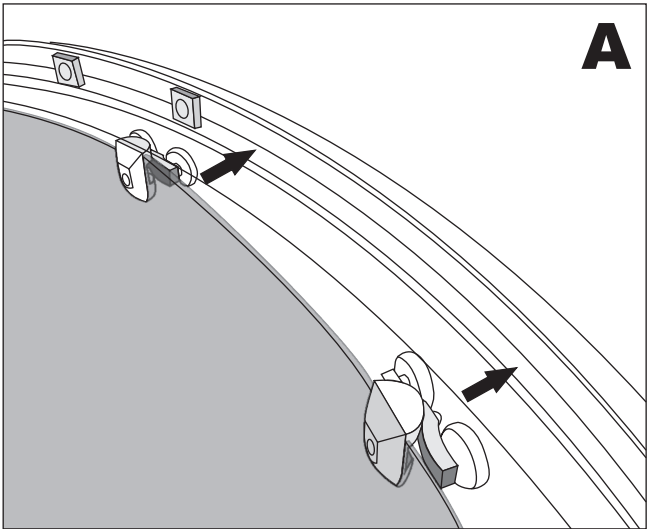

Odyssey

Installation instructions

SIZE: 100x100x200 CM

Odissey

Installation Instructions

Odyssey

Installation Instructions

VERTICAL SEAL

1.

Lift the rear part of bottom basin, and then insert one end of the pipe into the drainage hole

2.

3.

4.

Installation Instructions

Installation Instructions

7.

4*12MM

8.