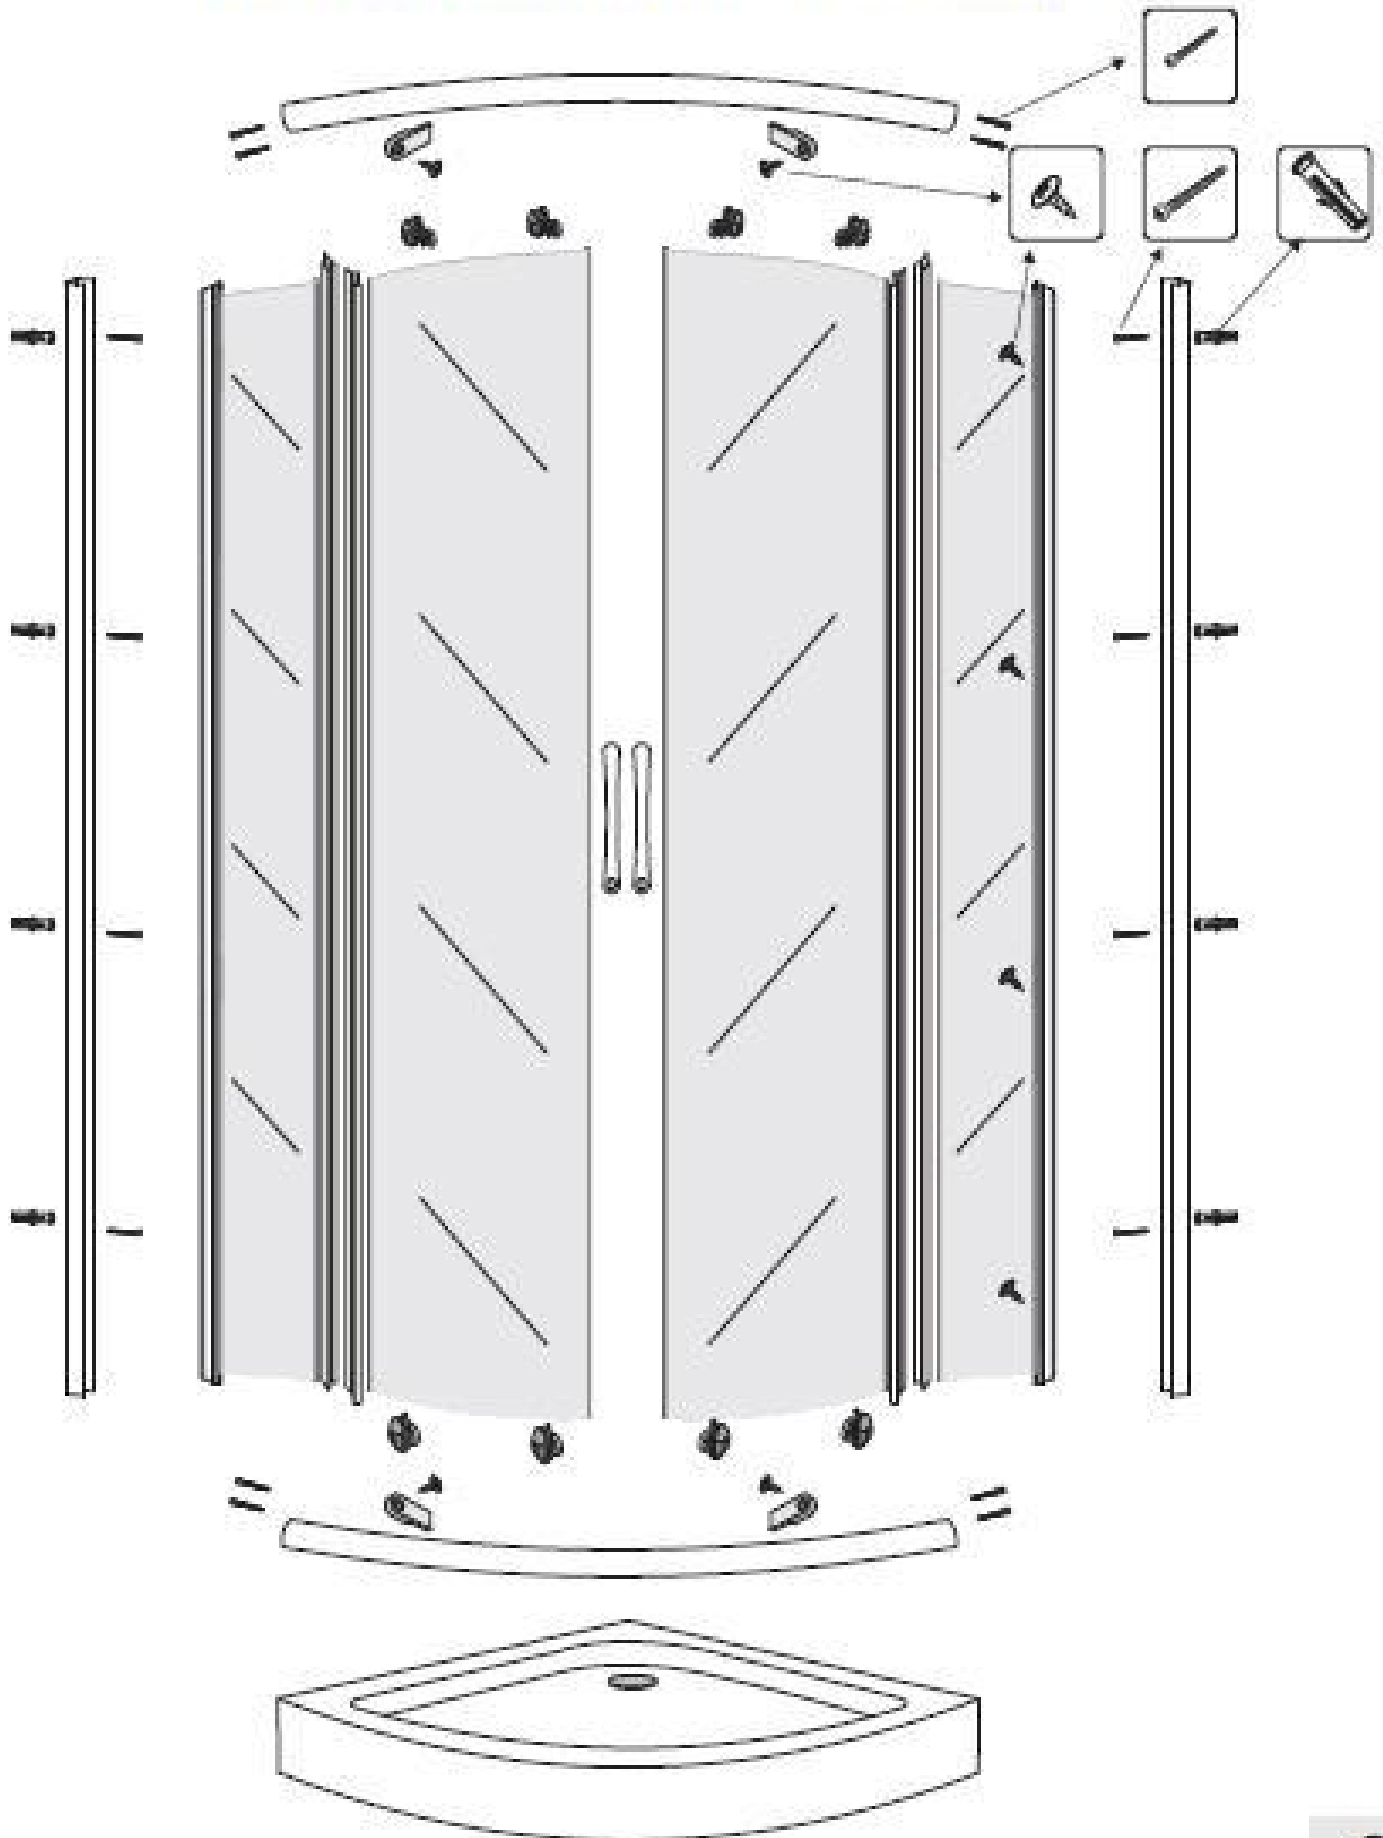

Odyssey

Installation instructions

SIZE: 100x100x200 CM

Odissey

Installation Instructions

Odyssey

Installation Instructions

VERTICAL SEAL

1.

Lift the rear part of bottom basin, and then insert one end of the pipe into the drainage hole

2.

3.

4.

Installation Instructions

Installation Instructions

7.

4*12MM

8.