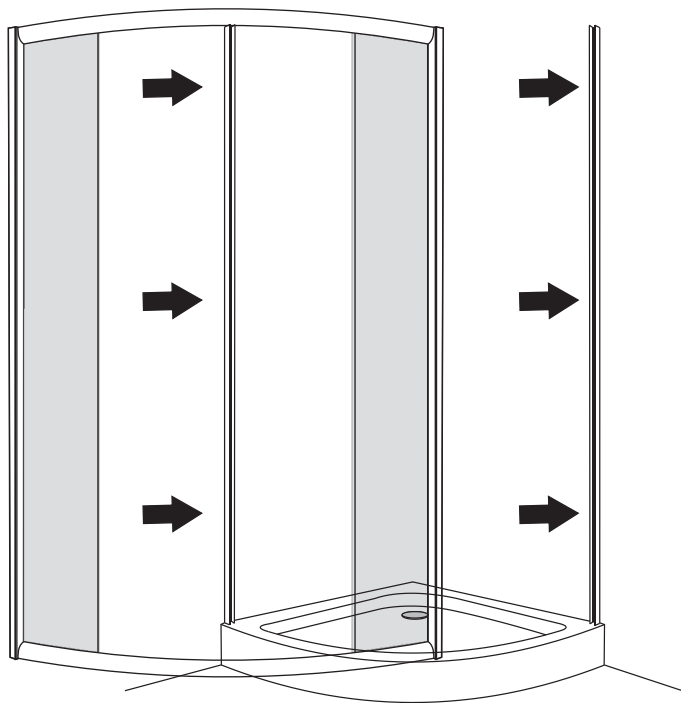

Odyssey

Installation instructions

SIZE: 100x100x200 CM

Odissey

Installation Instructions

Odyssey

Installation Instructions

VERTICAL SEAL

1.

Lift the rear part of bottom basin, and then insert one end of the pipe into the drainage hole

2.

3.

4.

Installation Instructions

Installation Instructions

7.

4*12MM

8.