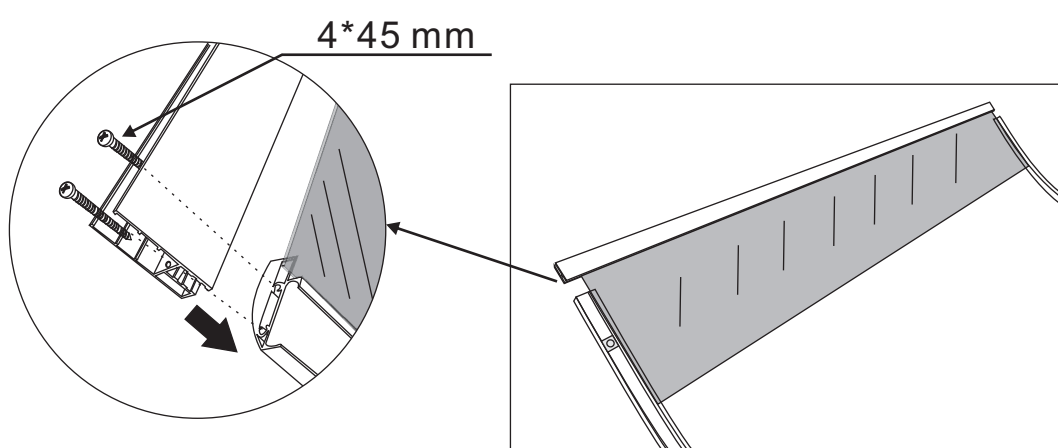

Odyssey

Installation instructions

SIZE: 100x100x200 CM

Odissey

Installation Instructions

Odyssey

Installation Instructions

VERTICAL SEAL

1.

Lift the rear part of bottom basin, and then insert one end of the pipe into the drainage hole

2.

3.

4.

Installation Instructions

Installation Instructions

7.

4*12MM

8.