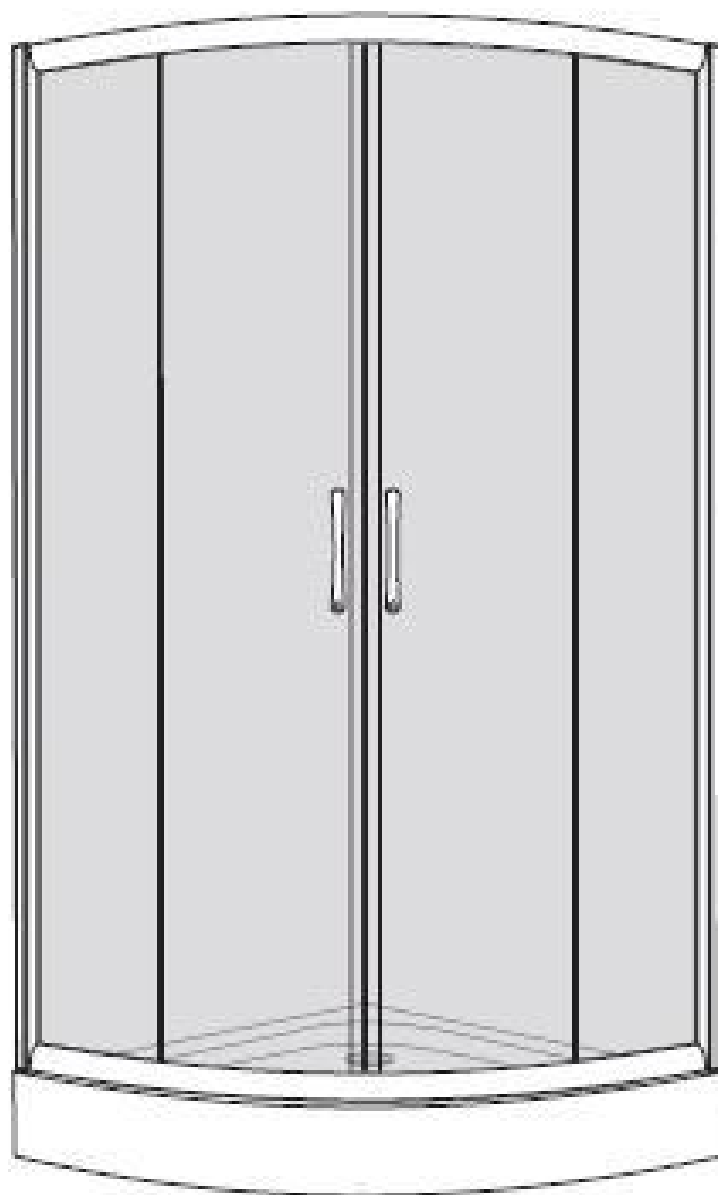

Odyssey

Installation instructions

SIZE: 100x100x200 CM

Odissey

Installation Instructions

Odyssey

Installation Instructions

VERTICAL SEAL

1.

Lift the rear part of bottom basin, and then insert one end of the pipe into the drainage hole

2.

3.

4.

Installation Instructions

Installation Instructions

7.

4*12MM

8.