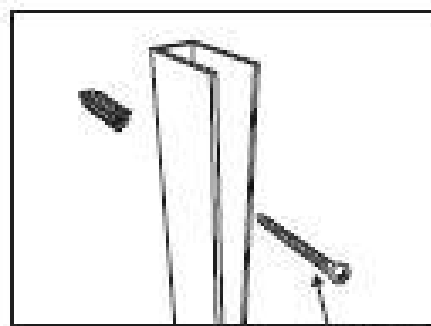

Odyssey

Installation instructions

SIZE: 100x100x200 CM

Odissey

Installation Instructions

Odyssey

Installation Instructions

VERTICAL SEAL

1.

Lift the rear part of bottom basin, and then insert one end of the pipe into the drainage hole

2.

3.

4.

Installation Instructions

Installation Instructions

7.

4*12MM

8.