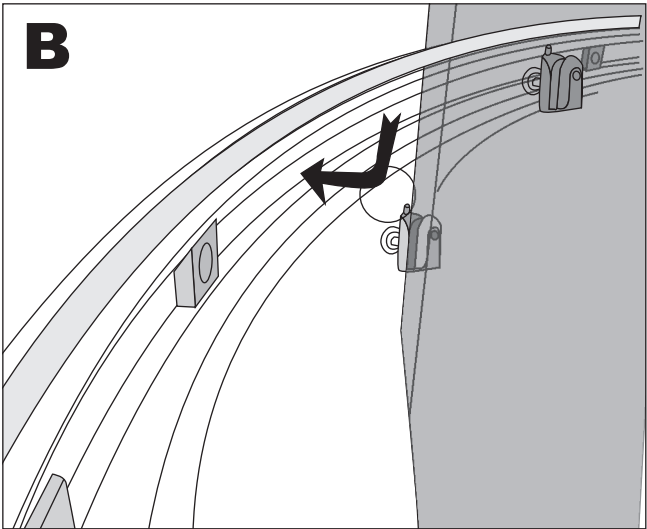

Odyssey

Installation instructions

SIZE: 100x100x200 CM

Odissey

Installation Instructions

Odyssey

Installation Instructions

VERTICAL SEAL

1.

Lift the rear part of bottom basin, and then insert one end of the pipe into the drainage hole

2.

3.

4.

Installation Instructions

Installation Instructions

7.

4*12MM

8.