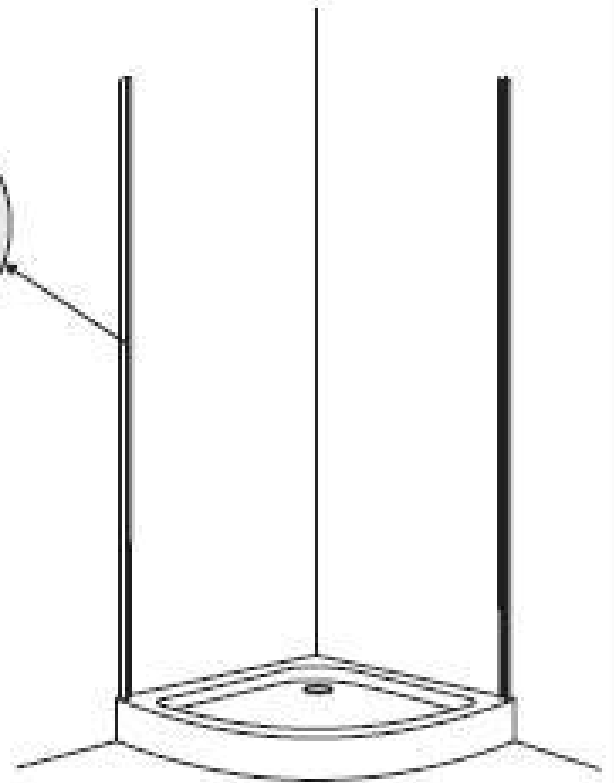

Odyssey

Installation instructions

SIZE: 100x100x200 CM

Odissey

Installation Instructions

Odyssey

Installation Instructions

VERTICAL SEAL

1.

Lift the rear part of bottom basin, and then insert one end of the pipe into the drainage hole

2.

3.

4.

Installation Instructions

Installation Instructions

7.

4*12MM

8.