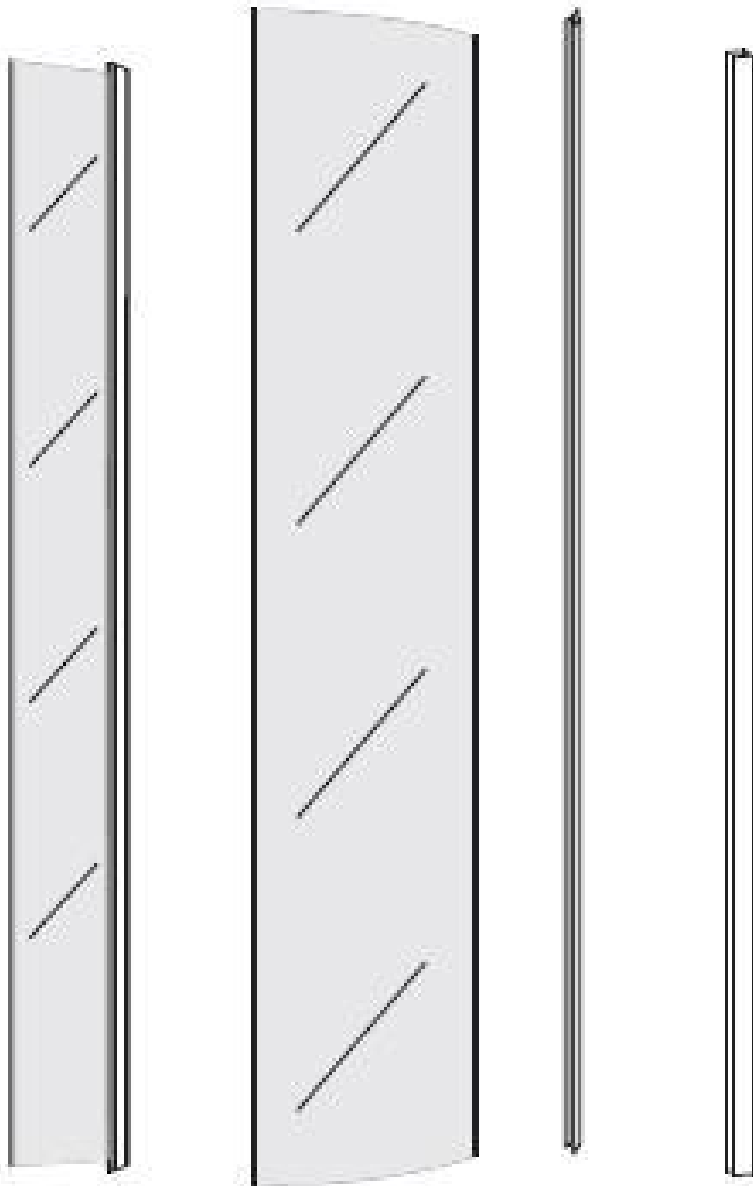

Odyssey

Installation instructions

SIZE: 100x100x200 CM

Odissey

Installation Instructions

Odyssey

Installation Instructions

VERTICAL SEAL

1.

Lift the rear part of bottom basin, and then insert one end of the pipe into the drainage hole

2.

3.

4.

Installation Instructions

Installation Instructions

7.

4*12MM

8.