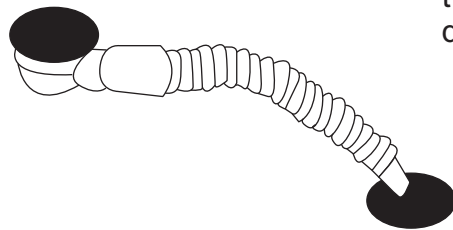

Odyssey

Installation instructions

SIZE: 100x100x200 CM

Odissey

Installation Instructions

Odyssey

Installation Instructions

VERTICAL SEAL

1.

Lift the rear part of bottom basin, and then insert one end of the pipe into the drainage hole

2.

3.

4.

Installation Instructions

Installation Instructions

7.

4*12MM

8.