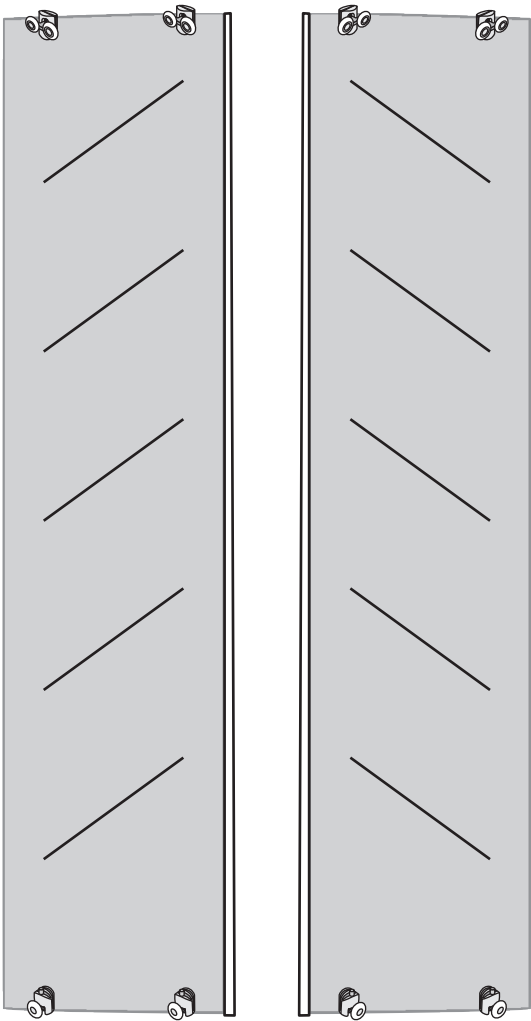

Odyssey

Installation instructions

SIZE: 100x100x200 CM

Odissey

Installation Instructions

Odyssey

Installation Instructions

VERTICAL SEAL

1.

Lift the rear part of bottom basin, and then insert one end of the pipe into the drainage hole

2.

3.

4.

Installation Instructions

Installation Instructions

7.

4*12MM

8.