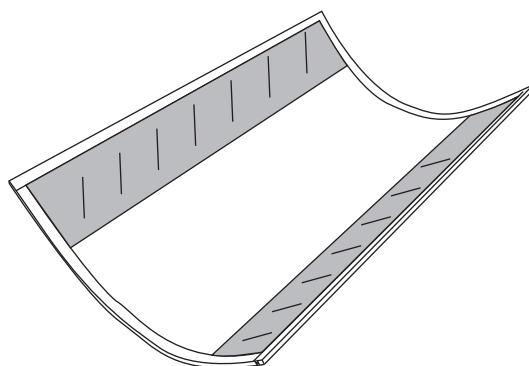

Odyssey

Installation instructions

SIZE: 100x100x200 CM

Odissey

Installation Instructions

Odyssey

Installation Instructions

VERTICAL SEAL

1.

Lift the rear part of bottom basin, and then insert one end of the pipe into the drainage hole

2.

3.

4.

Installation Instructions

Installation Instructions

7.

4*12MM

8.