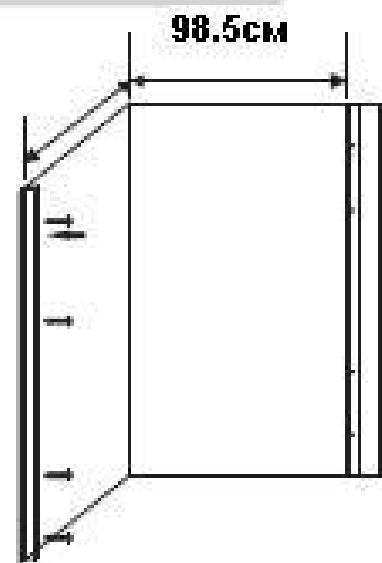

Odyssey

Installation instructions

SIZE: 100x100x200 CM

Odissey

Installation Instructions

Odyssey

Installation Instructions

VERTICAL SEAL

1.

Lift the rear part of bottom basin, and then insert one end of the pipe into the drainage hole

2.

3.

4.

Installation Instructions

Installation Instructions

7.

4*12MM

8.